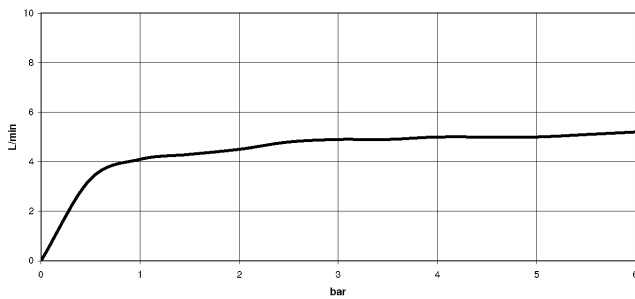

Body spray without volume control FlowReduce - Dark Chrome

TARA

28 518 979

- spray head Ø 55mm
- ball-joint pivotable through 25° (in any direction)
- HORIZONTAL RAIN, max. flow rate 5 l/min (at 3 bar)
- with anti-scale system
- rosette Ø 55 mm
- 1/2" connection
- This product can help a building meet the requirements of Green Building Rating Systems, e.g. LEED®, BREEAM®, DGNB

Recommended miscellaneous

- Concealed wall elbow -** 35 085 970 90
- max. recess depth 163 mm
 - min. recess depth 90 mm

28 518 979

mm [inches]

Flow rate chart

Trajectory diagram

Codes & Standards

DIN 4109

ISO 3822

Scottish Water
Byelaws

UK Water Supply
Regulations

Ü-Zeichen

Body spray without volume control FlowReduce - Dark Chrome

TARA

28 518 979

Certificates