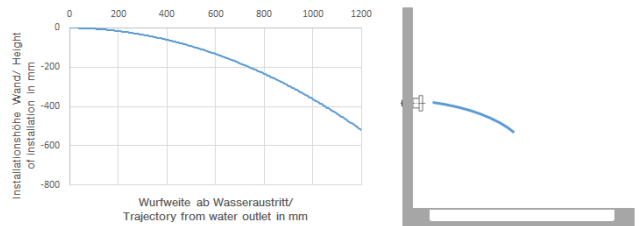

Body spray without volume control FlowReduce - Dark Chrome

TARA

28 518 979

- spray head Ø 55mm
- ball-joint pivotable through 25° (in any direction)
- HORIZONTAL RAIN, max. flow rate 5 l/min (at 3 bar)
- with anti-scale system
- rosette Ø 55 mm
- 1/2" connection
- This product can help a building meet the requirements of Green Building Rating Systems, e.g. LEED®, BREEAM®, DGNB

Recommended miscellaneous

- Concealed wall elbow -** 35 085 970 90
- max. recess depth 163 mm
 - min. recess depth 90 mm

28 518 979

mm [inches]

Flow rate chart

Trajectory diagram

Codes & Standards

DIN 4109

ISO 3822

Scottish Water
Byelaws

UK Water Supply
Regulations

Ü-Zeichen

Body spray without volume control FlowReduce - Dark Chrome

TARA

28 518 979

Certificates