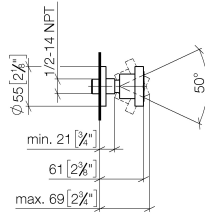

Body spray without volume control FlowReduce - Dark Chrome

TARA

28 518 979

- spray head Ø 55mm
- ball-joint pivotable through 25° (in any direction)
- HORIZONTAL RAIN, max. flow rate 5 l/min (at 3 bar)
- with anti-scale system
- rosette Ø 55 mm
- 1/2" connection
- This product can help a building meet the requirements of Green Building Rating Systems, e.g. LEED®, BREEAM®, DGNB

Fits: TARA, LISSÉ, VAIA, META

	Dark Chrome	28 518 979-19
	Chrome	28 518 979-00
	Brushed Platinum	28 518 979-06
	Platinum	28 518 979-08
	Durabronze (23kt Gold)	28 518 979-09
	Light Gold	28 518 979-26
	Brushed Light Gold	28 518 979-27
	Brushed Durabronze (23kt Gold)	28 518 979-28
	Matte Black	28 518 979-33
	Brushed Bronze	28 518 979-42
	Brushed Champagne (22kt Gold)	28 518 979-46
	Champagne (22kt Gold)	28 518 979-47
	Brushed Chrome	28 518 979-93
	Brushed Dark Platinum	28 518 979-99

Recommended miscellaneous

- Concealed wall elbow -** 35 085 970 90
- max. recess depth 163 mm
 - min. recess depth 90 mm

28 518 979

mm [inches]

Flow rate chart

Trajectory diagram

Codes & Standards

DIN 4109