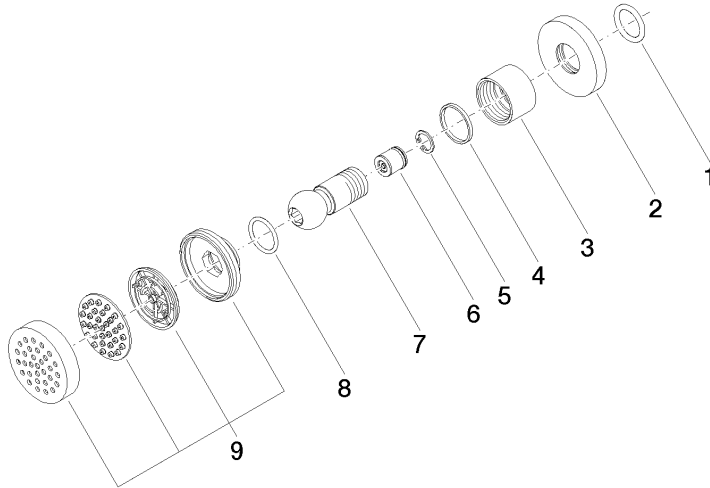

28 518 979

mm [inches]

Flow rate chart

Trajectory diagram

Codes & Standards

DIN 4109

ISO 3822

Scottish Water
Byelaws

UK Water Supply
Regulations

Ü-Zeichen

Body spray without volume control FlowReduce - Brushed Bronze

TARA

28 518 979

Certificates

LGA_38

WRAS_240602

28 518 979

Product version from 4/1/2024

Parts for other
finishes can be found
here: [Chrome](#)

Body spray without volume control FlowReduce - Brushed Bronze

TARA

28 518 979

Spare parts list

Product version from 4/1/2024

No.	Item Number	Name	Quantity used	Delivery time
	90 14 10 026 00 90	seal	9	2