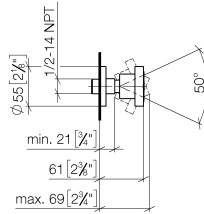

Body spray without volume control FlowReduce - Brushed Bronze

TARA

28 518 979

- spray head Ø 55mm
- ball-joint pivotable through 25° (in any direction)
- HORIZONTAL RAIN, max. flow rate 5 l/min (at 3 bar)
- with anti-scale system
- rosette Ø 55 mm
- 1/2" connection
- This product can help a building meet the requirements of Green Building Rating Systems, e.g. LEED®, BREEAM®, DGNB

Fits: TARA, LISSÉ, VAIA, META

	Brushed Bronze	28 518 979-42
	Chrome	28 518 979-00
	Brushed Platinum	28 518 979-06
	Platinum	28 518 979-08
	Durabronze (23kt Gold)	28 518 979-09
	Dark Chrome	28 518 979-19
	Light Gold	28 518 979-26
	Brushed Light Gold	28 518 979-27
	Brushed Durabronze (23kt Gold)	28 518 979-28
	Matte Black	28 518 979-33
	Brushed Champagne (22kt Gold)	28 518 979-46
	Champagne (22kt Gold)	28 518 979-47
	Brushed Chrome	28 518 979-93
	Brushed Dark Platinum	28 518 979-99

28 518 979

mm [inches]

Flow rate chart

Trajectory diagram

Codes & Standards

DIN 4109

ISO 3822

Scottish Water
Byelaws

No.	Item Number	Name	Quantity used	Delivery time
	90 14 10 026 00 90	seal	9	2