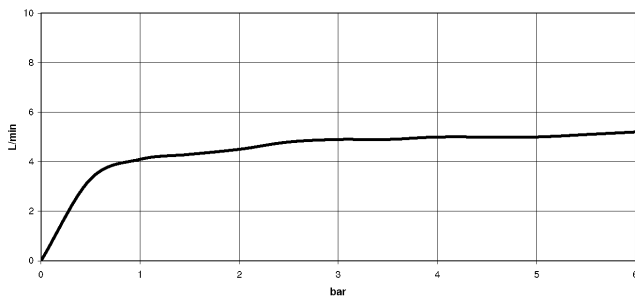

Body spray without volume control FlowReduce - Brushed Bronze

TARA

28 518 979

- spray head Ø 55mm
- ball-joint pivotable through 25° (in any direction)
- HORIZONTAL RAIN, max. flow rate 5 l/min (at 3 bar)
- with anti-scale system
- rosette Ø 55 mm
- 1/2" connection
- This product can help a building meet the requirements of Green Building Rating Systems, e.g. LEED®, BREEAM®, DGNB

Fits: TARA, LISSÉ, VAIA, META

	Brushed Bronze	28 518 979-42
	Chrome	28 518 979-00
	Brushed Platinum	28 518 979-06
	Platinum	28 518 979-08
	Durabronze (23kt Gold)	28 518 979-09
	Dark Chrome	28 518 979-19
	Light Gold	28 518 979-26
	Brushed Light Gold	28 518 979-27
	Brushed Durabronze (23kt Gold)	28 518 979-28
	Matte Black	28 518 979-33
	Brushed Champagne (22kt Gold)	28 518 979-46
	Champagne (22kt Gold)	28 518 979-47
	Brushed Chrome	28 518 979-93
	Brushed Dark Platinum	28 518 979-99

28 518 979

mm [inches]

Flow rate chart

Trajectory diagram

Codes & Standards

DIN 4109

ISO 3822

Scottish Water
Byelaws

No.	Item Number	Name	Quantity used	Delivery time
	90 14 10 026 00 90	seal	9	2