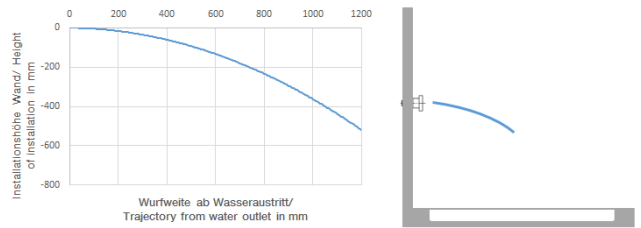

Body spray without volume control FlowReduce - Brushed Bronze

TARA

28 518 979

- spray head Ø 55mm
- ball-joint pivotable through 25° (in any direction)
- HORIZONTAL RAIN, max. flow rate 5 l/min (at 3 bar)
- with anti-scale system
- rosette Ø 55 mm
- 1/2" connection
- This product can help a building meet the requirements of Green Building Rating Systems, e.g. LEED®, BREEAM®, DGNB

28 518 979

mm [inches]

Flow rate chart

Trajectory diagram

Codes & Standards

DIN 4109

ISO 3822

Scottish Water
Byelaws

UK Water Supply
Regulations

Ü-Zeichen

Body spray without volume control FlowReduce - Brushed Bronze

TARA

28 518 979

Certificates

LGA_38

WRAS_240602