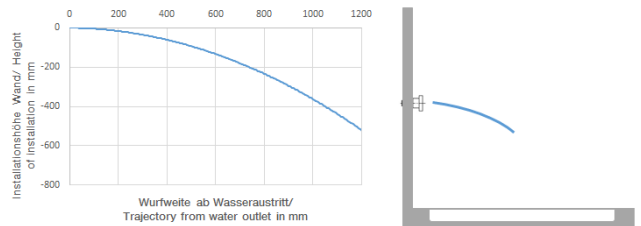

Body spray without volume control FlowReduce - Brushed Dark Platinum

TARA

28 518 979

- spray head Ø 55mm
- ball-joint pivotable through 25° (in any direction)
- HORIZONTAL RAIN, max. flow rate 5 l/min (at 3 bar)
- with anti-scale system
- rosette Ø 55 mm
- 1/2" connection
- This product can help a building meet the requirements of Green Building Rating Systems, e.g. LEED®, BREEAM®, DGNB

Recommended miscellaneous

Concealed wall elbow -

35 085 970 90

- max. recess depth 163 mm
- min. recess depth 90 mm

28 518 979

mm [inches]

Flow rate chart

Trajectory diagram