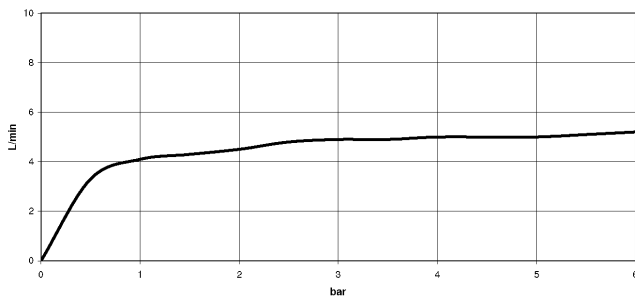

Body spray without volume control FlowReduce - Brushed Dark Platinum

TARA

28 518 979

- spray head Ø 55mm
- ball-joint pivotable through 25° (in any direction)
- HORIZONTAL RAIN, max. flow rate 5 l/min (at 3 bar)
- with anti-scale system
- rosette Ø 55 mm
- 1/2" connection
- This product can help a building meet the requirements of Green Building Rating Systems, e.g. LEED®, BREEAM®, DGNB

Recommended miscellaneous

Concealed wall elbow -

35 085 970 90

- max. recess depth 163 mm
- min. recess depth 90 mm

28 518 979

mm [inches]

Flow rate chart

Trajectory diagram