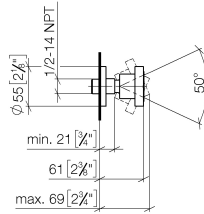

Body spray without volume control FlowReduce - Brushed Dark Platinum

TARA

28 518 979

- spray head Ø 55mm
- ball-joint pivotable through 25° (in any direction)
- HORIZONTAL RAIN, max. flow rate 5 l/min (at 3 bar)
- with anti-scale system
- rosette Ø 55 mm
- 1/2" connection
- This product can help a building meet the requirements of Green Building Rating Systems, e.g. LEED®, BREEAM®, DGNB

Recommended miscellaneous

Concealed wall elbow -

35 085 970 90

- max. recess depth 163 mm
- min. recess depth 90 mm

28 518 979

mm [inches]

Flow rate chart

Trajectory diagram