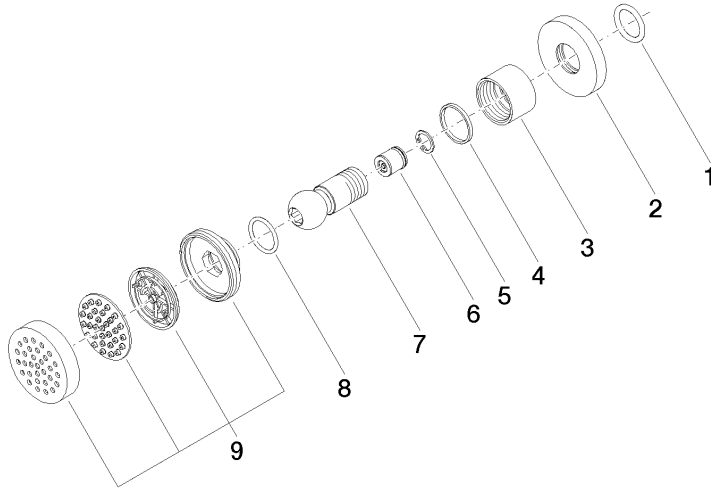

Body spray without volume control FlowReduce - Brushed Dark Platinum

TARA

28 518 979

- spray head Ø 55mm
- ball-joint pivotable through 25° (in any direction)
- HORIZONTAL RAIN, max. flow rate 5 l/min (at 3 bar)
- with anti-scale system
- rosette Ø 55 mm
- 1/2" connection
- This product can help a building meet the requirements of Green Building Rating Systems, e.g. LEED®, BREEAM®, DGNB

Body spray without volume control FlowReduce - Brushed Dark Platinum

TARA

28 518 979

Certificates

IAPMO_4976

LGA_38

WRAS_240602

28 518 979

Product version from 4/1/2024

Body spray without volume control FlowReduce - Brushed Dark Platinum

TARA

28 518 979

Spare parts list

Product version from 4/1/2024

No.	Item Number	Name	Quantity used	Delivery time
	90 14 10 026 00 90	seal	9	2