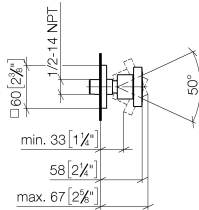

Body spray without volume control - Dark Chrome

28 528 782 Product version from 6/1/2024

- spray head Ø 55mm
- ball-joint pivotable through 25° (in any direction)
- HORIZONTAL RAIN, max. flow rate 7 l/min (at 3 bar)
- anti-scale system
- rosette 60 x 60 mm
- 1/2" connection
- WRAS

Recommended miscellaneous

- Concealed wall elbow -**
- min. recess depth mm
 - max. recess depth mm

35 085 970 90

Body spray without volume control - Dark Chrome

28 528 782 Product version from 6/1/2024

mm [inches]

Flow rate chart

Codes & Standards

DIN 4109

ISO 3822

Scottish Water
Byelaws

UK Water Supply
Regulations

Ü-Zeichen

Body spray without volume control - Dark Chrome

28 528 782 Product version from 6/1/2024

Certificates

LGA_38

WRAS_240602

Body spray without volume control - Dark Chrome

28 528 782 Product version from 6/1/2024

Spare parts list

No.	Item Number	Name	Quantity used	Delivery time
1	09 14 10 098 90	seal	1	2
2	09 27 98 003-19	rosette	1	60
3	09 31 11 048 90	pin	1	2
4	09 23 30 026-19	nut	1	20
5	09 14 15 010 90	ring	1	2
6	09 16 01 014 90	ring	1	2
7	90 23 01 147 00 90	back-flow preventer	1	2
8	09 21 40 016-19	connection	1	20
9	09 14 10 015 90	seal	1	2
10	90 12 05 027 00-19	casing (completely)	1	20