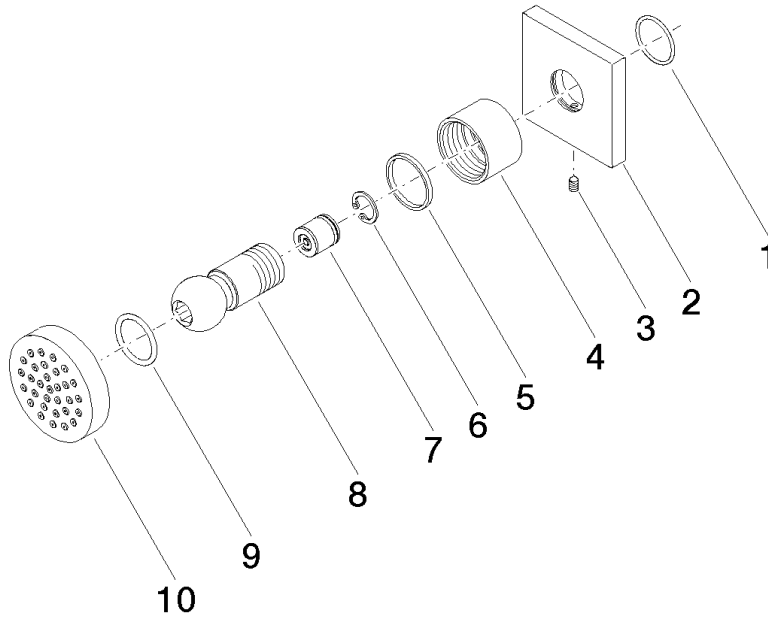

Body spray without volume control - Dark Chrome

28 528 782 Product version from 6/1/2024

- spray head Ø 55mm
- ball-joint pivotable through 25° (in any direction)
- HORIZONTAL RAIN, max. flow rate 7 l/min (at 3 bar)
- anti-scale system
- rosette 60 x 60 mm
- 1/2" connection
- WRAS

Flow rate chart

Codes & Standards

DIN 4109

ISO 3822

Scottish Water
Byelaws

UK Water Supply
Regulations

Ü-Zeichen

Body spray without volume control - Dark Chrome

28 528 782 Product version from 6/1/2024

Certificates

LGA_38

WRAS_240602

Body spray without volume control - Dark Chrome

28 528 782 Product version from 6/1/2024

Spare parts list

No.	Item Number	Name	Quantity used	Delivery time
1	09 14 10 098 90	seal	1	2
2	09 27 98 003-19	rosette	1	60
3	09 31 11 048 90	pin	1	2
4	09 23 30 026-19	nut	1	20
5	09 14 15 010 90	ring	1	2
6	09 16 01 014 90	ring	1	2
7	90 23 01 147 00 90	back-flow preventer	1	2
8	09 21 40 016-19	connection	1	20
9	09 14 10 015 90	seal	1	2
10	90 12 05 027 00-19	casing (completely)	1	20