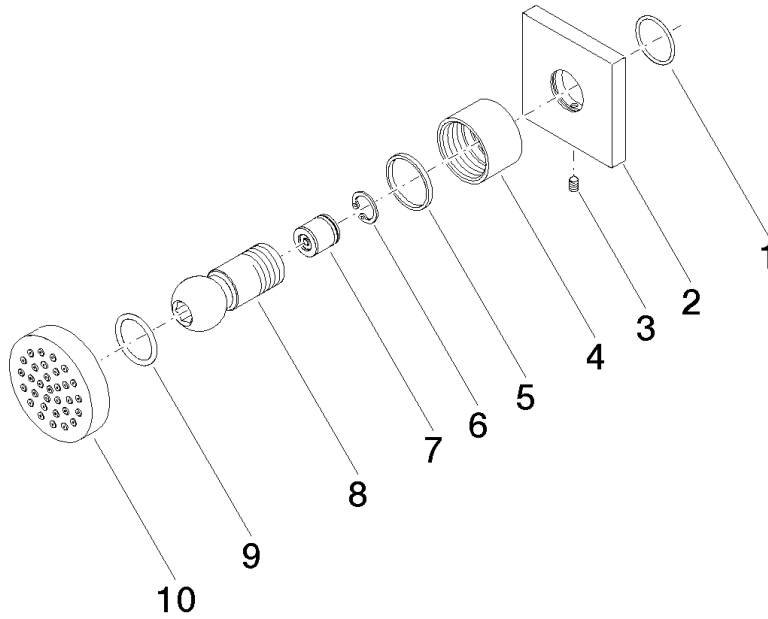

Body spray without volume control - Brushed Light Gold

28 528 782 Product version from 6/1/2024

- spray head Ø 55mm
- ball-joint pivotable through 25° (in any direction)
- HORIZONTAL RAIN, max. flow rate 7 l/min (at 3 bar)
- anti-scale system
- rosette 60 x 60 mm
- 1/2" connection
- WRAS

Flow rate chart

Codes & Standards

DIN 4109

ISO 3822

Scottish Water
Byelaws

UK Water Supply
Regulations

Ü-Zeichen

Body spray without volume control - Brushed Light Gold

28 528 782 Product version from 6/1/2024

Certificates

LGA_38

WRAS_240602

Body spray without volume control - Brushed Light Gold

28 528 782 Product version from 6/1/2024

Spare parts list

No.	Item Number	Name	Quantity used	Delivery time
1	09 14 10 098 90	seal	1	2
2	09 27 98 003-27	rosette	1	60
3	09 31 11 048 90	pin	1	2
4	09 23 30 026-27	nut	1	60
5	09 14 15 010 90	ring	1	2
6	09 16 01 014 90	ring	1	2
7	90 23 01 147 00 90	back-flow preventer	1	2
8	09 21 40 016-27	connection	1	60
9	09 14 10 015 90	seal	1	2
10	90 12 05 027 00-27	casing (completely)	1	30