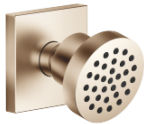

Body spray without volume control - Brushed Light Gold

28 528 782 Product version from 6/1/2024

- spray head Ø 55mm
- ball-joint pivotable through 25° (in any direction)
- HORIZONTAL RAIN, max. flow rate 7 l/min (at 3 bar)
- anti-scale system
- rosette 60 x 60 mm
- 1/2" connection
- WRAS

	Brushed Light Gold	28 528 782-27
	Chrome	28 528 782-00
	Brushed Platinum	28 528 782-06
	Platinum	28 528 782-08
	Dark Chrome	28 528 782-19
	Brushed Durabronze (23kt Gold)	28 528 782-28
	Matte Black	28 528 782-33
	Brushed Champagne (22kt Gold)	28 528 782-46
	Champagne (22kt Gold)	28 528 782-47
	Brushed Chrome	28 528 782-93
	Brushed Dark Platinum	28 528 782-99

Recommended miscellaneous

Concealed wall elbow -

35 085 970 90

- min. recess depth mm
- max. recess depth mm

Body spray without volume control - Brushed Light Gold

28 528 782 Product version from 6/1/2024

mm [inches]

28 528 782 Product version from 6/1/2024

Certificates

LGA_38

WRAS_240602

Body spray without volume control - Brushed Light Gold

28 528 782 Product version from 6/1/2024

Spare parts list

No.	Item Number	Name	Quantity used	Delivery time
1	09 14 10 098 90	seal	1	2
2	09 27 98 003-27	rosette	1	60
3	09 31 11 048 90	pin	1	2
4	09 23 30 026-27	nut	1	60
5	09 14 15 010 90	ring	1	2
6	09 16 01 014 90	ring	1	2
7	90 23 01 147 00 90	back-flow preventer	1	2
8	09 21 40 016-27	connection	1	60
9	09 14 10 015 90	seal	1	2
10	90 12 05 027 00-27	casing (completely)	1	30