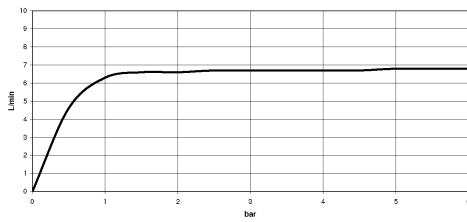

Body spray without volume control - Brushed Light Gold

28 528 782 Product version from 6/1/2024

- spray head Ø 55mm
- ball-joint pivotable through 25° (in any direction)
- HORIZONTAL RAIN, max. flow rate 7 l/min (at 3 bar)
- anti-scale system
- rosette 60 x 60 mm
- 1/2" connection
- WRAS

Recommended miscellaneous

Concealed wall elbow -

35 085 970 90

- min. recess depth mm
- max. recess depth mm

Body spray without volume control - Brushed Light Gold

28 528 782 Product version from 6/1/2024

mm [inches]

Flow rate chart

Codes & Standards

DIN 4109

ISO 3822

Scottish Water
Byelaws

UK Water Supply
Regulations

Ü-Zeichen

Body spray without volume control - Brushed Light Gold