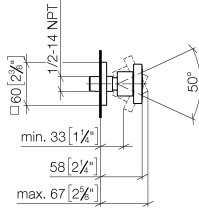

Body spray without volume control - Brushed Light Gold

28 528 782 Product version from 6/1/2024

- spray head Ø 55mm
- ball-joint pivotable through 25° (in any direction)
- HORIZONTAL RAIN, max. flow rate 7 l/min (at 3 bar)
- anti-scale system
- rosette 60 x 60 mm
- 1/2" connection
- WRAS

Recommended miscellaneous

Concealed wall elbow -

35 085 970 90

- min. recess depth mm
- max. recess depth mm

Body spray without volume control - Brushed Light Gold

28 528 782 Product version from 6/1/2024

mm [inches]

Flow rate chart

Codes & Standards

DIN 4109

ISO 3822

Scottish Water
Byelaws

UK Water Supply
Regulations

Ü-Zeichen

Body spray without volume control - Brushed Light Gold

28 528 782 Product version from 6/1/2024

Certificates

LGA_38

WRAS_240602

Body spray without volume control - Brushed Light Gold

28 528 782 Product version from 6/1/2024

Spare parts list

No.	Item Number	Name	Quantity used	Delivery time
1	09 14 10 098 90	seal	1	2
2	09 27 98 003-27	rosette	1	60
3	09 31 11 048 90	pin	1	2
4	09 23 30 026-27	nut	1	60
5	09 14 15 010 90	ring	1	2
6	09 16 01 014 90	ring	1	2
7	90 23 01 147 00 90	back-flow preventer	1	2
8	09 21 40 016-27	connection	1	60
9	09 14 10 015 90	seal	1	2
10	90 12 05 027 00-27	casing (completely)	1	30