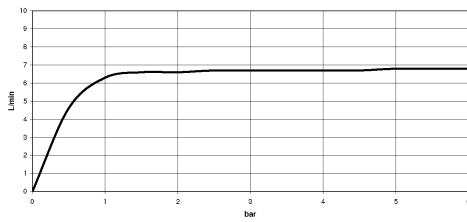

## Body spray without volume control - Brushed Champagne (22kt Gold)

28 528 782 Product version from 6/1/2024

- spray head Ø 55mm
- ball-joint pivotable through 25° (in any direction)
- HORIZONTAL RAIN, max. flow rate 7 l/min (at 3 bar)
- anti-scale system
- rosette 60 x 60 mm
- 1/2" connection
- WRAS

### Recommended miscellaneous

- Concealed wall elbow -**
- min. recess depth mm
  - max. recess depth mm

35 085 970 90

**Body spray without volume control - Brushed Champagne (22kt Gold)**

28 528 782 Product version from 6/1/2024

mm [inches]

**Flow rate chart**

**Codes & Standards**

DIN 4109

ISO 3822

Scottish Water  
Byelaws

UK Water Supply  
Regulations

**Ü-Zeichen**