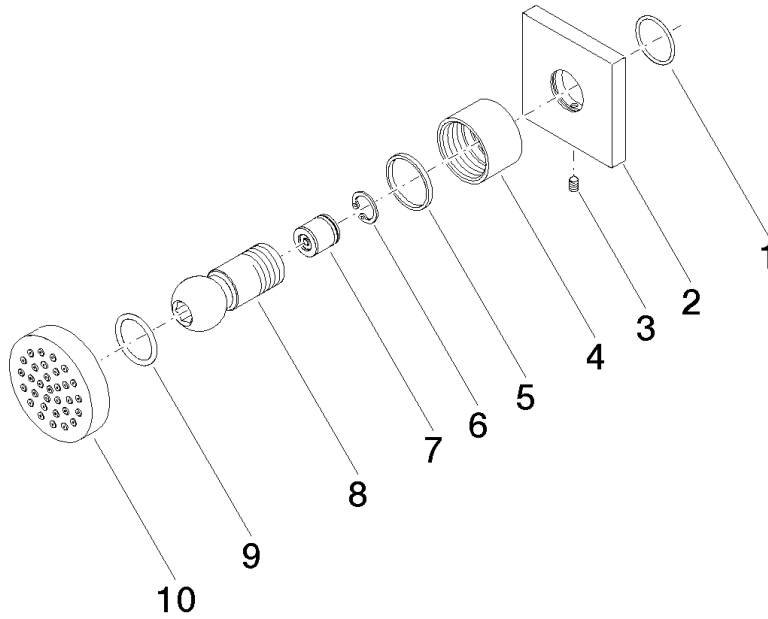

## Body spray without volume control - Brushed Champagne (22kt Gold)

28 528 782 Product version from 6/1/2024

- spray head Ø 55mm
- ball-joint pivotable through 25° (in any direction)
- HORIZONTAL RAIN, max. flow rate 7 l/min (at 3 bar)
- anti-scale system
- rosette 60 x 60 mm
- 1/2" connection
- WRAS

mm [inches]

**Flow rate chart**

**Codes & Standards**

DIN 4109

ISO 3822

Scottish Water  
Byelaws

UK Water Supply  
Regulations

**Ü-Zeichen**

### Certificates

---

LGA\_38

WRAS\_240602

**Body spray without volume control - Brushed Champagne (22kt Gold)**

28 528 782 Product version from 6/1/2024

**Spare parts list**

No.	Item Number	Name	Quantity used	Delivery time
1	09 14 10 098 90	seal	1	2
2	09 27 98 003-46	rosette	1	30
3	09 31 11 048 90	pin	1	2
4	09 23 30 026-46	nut	1	30
5	09 14 15 010 90	ring	1	2
6	09 16 01 014 90	ring	1	2
7	90 23 01 147 00 90	back-flow preventer	1	2
8	09 21 40 016-46	connection	1	30
9	09 14 10 015 90	seal	1	2
10	90 12 05 027 00-46	casing ( completely )	1	30