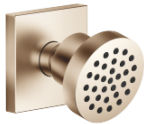

## Body spray without volume control - Brushed Champagne (22kt Gold)

28 528 782 Product version from 6/1/2024

- spray head Ø 55mm
- ball-joint pivotable through 25° (in any direction)
- HORIZONTAL RAIN, max. flow rate 7 l/min (at 3 bar)
- anti-scale system
- rosette 60 x 60 mm
- 1/2" connection
- WRAS

	Brushed Champagne (22kt Gold)	28 528 782-46
	Chrome	28 528 782-00
	Brushed Platinum	28 528 782-06
	Platinum	28 528 782-08
	Dark Chrome	28 528 782-19
	Brushed Light Gold	28 528 782-27
	Brushed Durabrass (23kt Gold)	28 528 782-28
	Matte Black	28 528 782-33
	Champagne (22kt Gold)	28 528 782-47
	Brushed Chrome	28 528 782-93
	Brushed Dark Platinum	28 528 782-99

### Recommended miscellaneous

- Concealed wall elbow -**
- min. recess depth mm
  - max. recess depth mm

35 085 970 90

**Body spray without volume control - Brushed Champagne (22kt Gold)**

28 528 782 Product version from 6/1/2024

## Body spray without volume control - Brushed Champagne (22kt Gold)

---

28 528 782 Product version from 6/1/2024