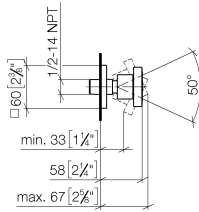

## Body spray without volume control - Brushed Champagne (22kt Gold)

28 528 782 Product version from 6/1/2024

- spray head Ø 55mm
- ball-joint pivotable through 25° (in any direction)
- HORIZONTAL RAIN, max. flow rate 7 l/min (at 3 bar)
- anti-scale system
- rosette 60 x 60 mm
- 1/2" connection
- WRAS

### Recommended miscellaneous

- Concealed wall elbow -**
- min. recess depth mm
  - max. recess depth mm

35 085 970 90

**Body spray without volume control - Brushed Champagne (22kt Gold)**

28 528 782 Product version from 6/1/2024

mm [inches]

**Flow rate chart**

**Codes & Standards**

DIN 4109

ISO 3822

Scottish Water  
Byelaws

UK Water Supply  
Regulations

**Ü-Zeichen**