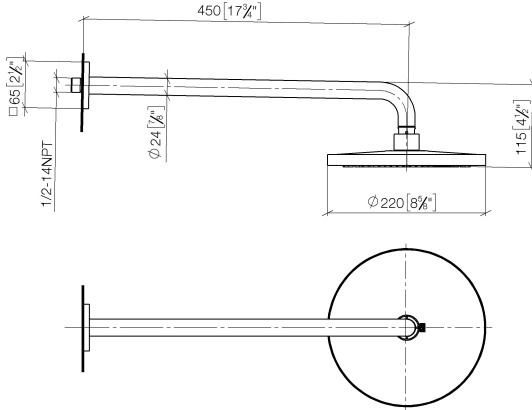

Rain shower with wall fixing FlowReduce 220 mm - Platinum

IMO

28 648 670

Fits: IMO, CYO

- 450mm projection
- rain shower Ø 220 mm
- rain flow
- max. flow 7 l/min
- Function from: 6 l/min
- rosette 65 x 65 mm
- 1/2" connection
- with anti-scale system
- quick clearing
- This product can help a building meet the requirements of Green Building Rating Systems, e.g. LEED®, BREEAM®, DGNB

	Platinum	28 648 670-08
	Chrome	28 648 670-00
	Brushed Platinum	28 648 670-06
	Dark Chrome	28 648 670-19
	Brushed Light Gold	28 648 670-27
	Brushed Durabronze (23kt Gold)	28 648 670-28
	Matte Black	28 648 670-33
	Brushed Champagne (22kt Gold)	28 648 670-46
	Champagne (22kt Gold)	28 648 670-47
	Brushed Chrome	28 648 670-93
	Brushed Dark Platinum	28 648 670-99

28 648 670

mm [inches]

Flow rate chart

Codes & Standards

DIN 4109

ISO 3822

Ü-Zeichen

Rain shower with wall fixing FlowReduce 220 mm - Platinum

IMO

28 648 670

Certificates

LGA_38

28 648 670

Product version from 4/1/2024

Parts for other finishes can be found here: [Chrome](#)

Rain shower with wall fixing FlowReduce 220 mm - Platinum