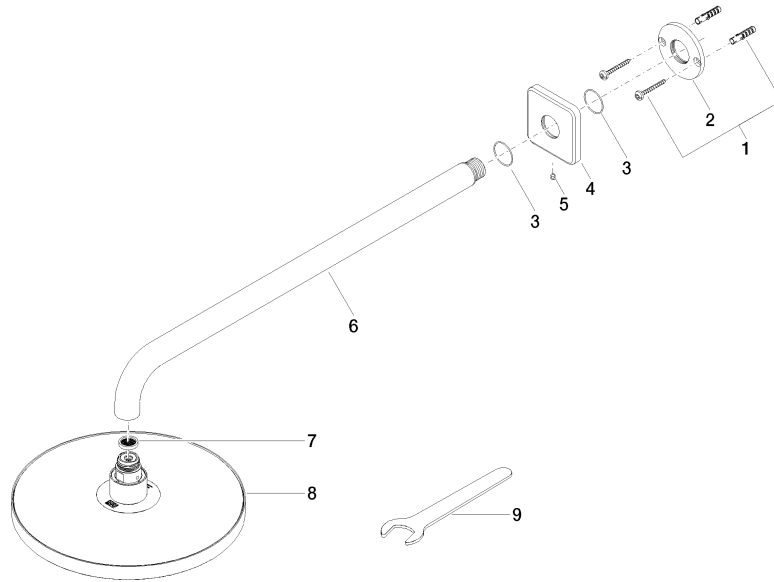

Rain shower with wall fixing FlowReduce 220 mm - Platinum

IMO

28 648 670

Fits: IMO, CYO

- 450mm projection
- rain shower Ø 220 mm
- rain flow
- max. flow 7 l/min
- Function from: 6 l/min
- rosette 65 x 65 mm
- 1/2" connection
- with anti-scale system
- quick clearing
- This product can help a building meet the requirements of Green Building Rating Systems, e.g. LEED®, BREEAM®, DGNB

28 648 670

mm [inches]

Flow rate chart

Codes & Standards

DIN 4109

ISO 3822

Ü-Zeichen

Rain shower with wall fixing FlowReduce 220 mm - Platinum

IMO

28 648 670

Certificates

LGA_38

28 648 670

Product version from 4/1/2024

Parts for other finishes can be found here: [Chrome](#)

Rain shower with wall fixing FlowReduce 220 mm - Platinum

IMO

28 648 670

Spare parts list

Product version from 4/1/2024

No.	Item Number	Name	Quantity used	Delivery time
	04 30 31 032 00 90	fixing set	9	2