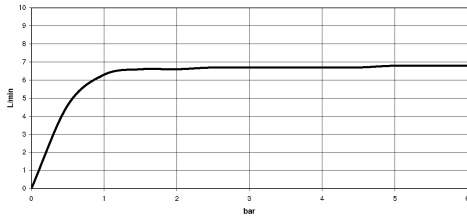

**Rain shower with wall fixing FlowReduce 220 mm - Brushed Durabronz (23kt Gold)**

IMO

28 648 670

Fits: IMO, CYO

- 450mm projection
- rain shower Ø 220 mm
- rain flow
- max. flow 7 l/min
- Function from: 6 l/min
- rosette 65 x 65 mm
- 1/2" connection
- with anti-scale system
- quick clearing
- This product can help a building meet the requirements of Green Building Rating Systems, e.g. LEED®, BREEAM®, DGNB

**Rain shower with wall fixing FlowReduce 220 mm - Brushed Durabronz (23kt Gold)**

IMO

28 648 670  
mm [inches]

**Flow rate chart**

**Codes & Standards**

DIN 4109

ISO 3822

Ü-Zeichen