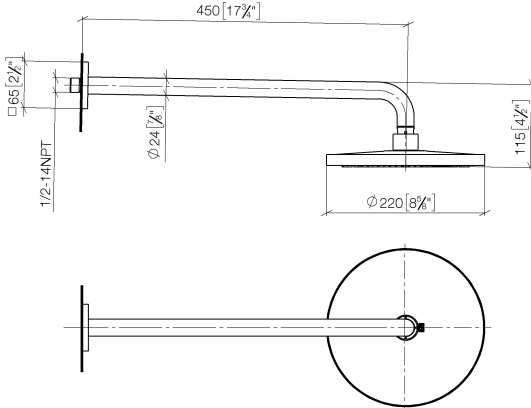

**Rain shower with wall fixing FlowReduce 220 mm - Brushed Durabronz (23kt Gold)**

IMO

28 648 670

Fits: IMO, CYO

- 450mm projection
- rain shower Ø 220 mm
- rain flow
- max. flow 7 l/min
- Function from: 6 l/min
- rosette 65 x 65 mm
- 1/2" connection
- with anti-scale system
- quick clearing
- This product can help a building meet the requirements of Green Building Rating Systems, e.g. LEED®, BREEAM®, DGNB

**Rain shower with wall fixing FlowReduce 220 mm - Brushed Durabronz (23kt Gold)**

IMO

28 648 670  
mm [inches]

**Flow rate chart**

**Codes & Standards**

DIN 4109

ISO 3822

Ü-Zeichen

Rain shower with wall fixing FlowReduce 220 mm - Brushed Durabronz (23kt Gold)

---

IMO

28 648 670  
Certificates

---

LGA\_38

Rain shower with wall fixing FlowReduce 220 mm - Brushed Durabross (23kt Gold)

28 648 670

#### Product version from 4/1/2024

No.	Item Number	Name	Quantity used	Delivery time
	04 30 31 032 00 90	fixing set	9	2