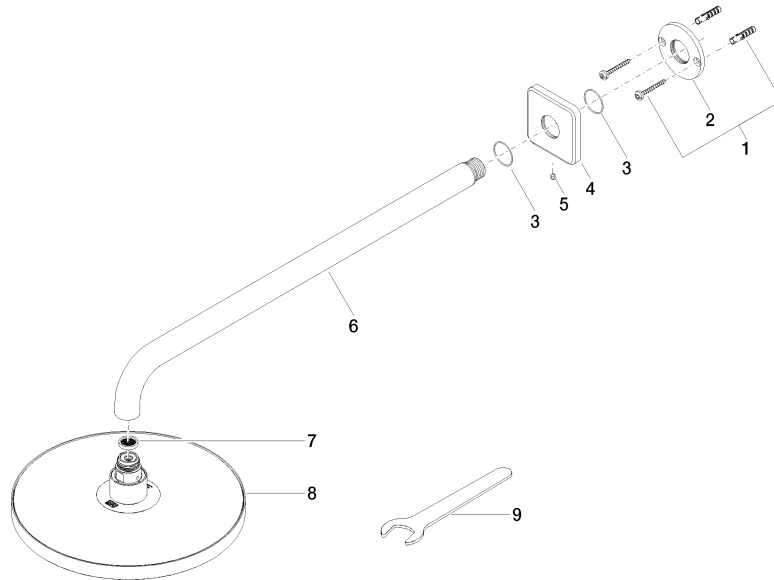

**Rain shower with wall fixing FlowReduce 220 mm - Brushed Durabronz (23kt Gold)**

IMO

28 648 670

Fits: IMO, CYO

- 450mm projection
- rain shower Ø 220 mm
- rain flow
- max. flow 7 l/min
- Function from: 6 l/min
- rosette 65 x 65 mm
- 1/2" connection
- with anti-scale system
- quick clearing
- This product can help a building meet the requirements of Green Building Rating Systems, e.g. LEED®, BREEAM®, DGNB

**Rain shower with wall fixing FlowReduce 220 mm - Brushed Durabronz (23kt Gold)**

IMO

28 648 670  
mm [inches]

**Flow rate chart**

**Codes & Standards**

DIN 4109

ISO 3822

Ü-Zeichen

Rain shower with wall fixing FlowReduce 220 mm - Brushed Durabronz (23kt Gold)

---

IMO

28 648 670  
Certificates

---

LGA\_38

Rain shower with wall fixing FlowReduce 220 mm - Brushed Durabross (23kt Gold)

28 648 670

**Product version from 4/1/2024**

Parts for other finishes can be found here: [Chrome](#)

Rain shower with wall fixing FlowReduce 220 mm - Brushed Durabronz (23kt Gold)

IMO

28 648 670