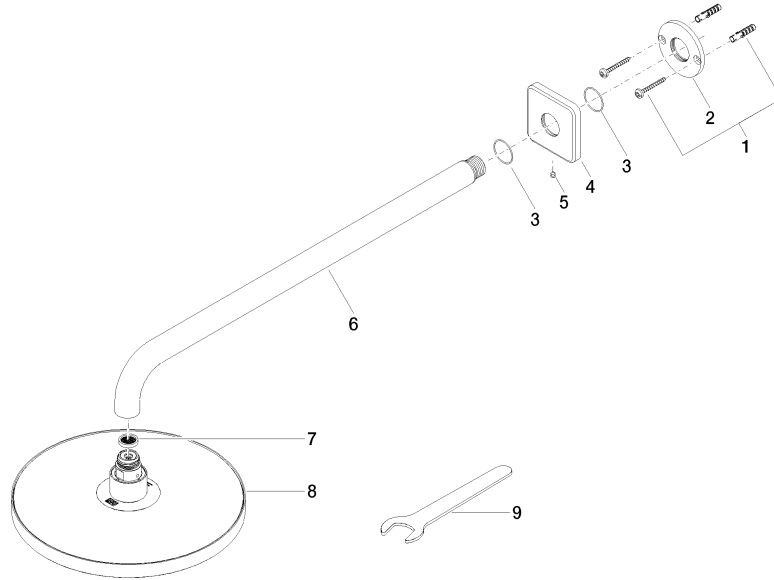

Rain shower with wall fixing FlowReduce 220 mm - Matte Black

IMO

28 648 670

Fits: IMO, CYO

- 450mm projection
- rain shower Ø 220 mm
- rain flow
- max. flow 7 l/min
- Function from: 6 l/min
- rosette 65 x 65 mm
- 1/2" connection
- with anti-scale system
- quick clearing
- This product can help a building meet the requirements of Green Building Rating Systems, e.g. LEED®, BREEAM®, DGNB

28 648 670

mm [inches]

Flow rate chart

Codes & Standards

DIN 4109

ISO 3822

Ü-Zeichen

Rain shower with wall fixing FlowReduce 220 mm - Matte Black

IMO

28 648 670

Certificates

LGA_38

28 648 670

Product version from 4/1/2024

Parts for other finishes can be found here: [Chrome](#)

Rain shower with wall fixing FlowReduce 220 mm - Matte Black