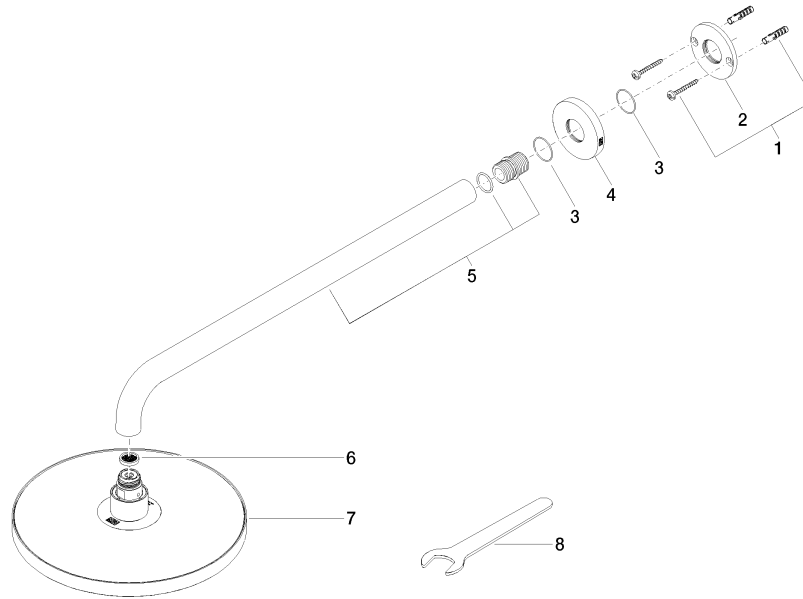

28 648 970 Product version from 4/1/2024

- 450mm projection
- rain shower Ø 220 mm
- PURE RAIN, max. flow rate 7 l/min (at 3 bar)
- Function from: 6 l/min
- rosette Ø 60 mm
- 1/2" connection
- with anti-scale system
- quick clearing
- This product can help a building meet the requirements of Green Building Rating Systems, e.g. LEED®, BREEAM®, DGNB

Fits: TARA, LISSÉ, VAIA, META

	Brushed Platinum	28 648 970-06
	Chrome	28 648 970-00
	Platinum	28 648 970-08
	Dark Chrome	28 648 970-19
	Light Gold	28 648 970-26
	Brushed Light Gold	28 648 970-27
	Brushed Durabrass (23kt Gold)	28 648 970-28
	Matte Black	28 648 970-33
	Brushed Bronze	28 648 970-42
	Brushed Champagne (22kt Gold)	28 648 970-46
	Champagne (22kt Gold)	28 648 970-47
	Brushed Chrome	28 648 970-93
	Brushed Dark Platinum	28 648 970-99

28 648 970 Product version from 4/1/2024

mm [inches]

Codes & Standards

DIN 4109

ISO 3822

Ü-Zeichen

Certificates

LGA_38

28 648 970 Product version from 4/1/2024

Parts for other finishes can be found here: [Chrome](#)

Spare parts list

No.	Item Number	Name	Quantity used	Delivery time
1	04 30 31 032 00 90	fixing set	1	2
2	09 17 20 120 90	holder	1	2
3	09 14 10 150 90	seal	2	2
4	09 27 97 015-06	rosette	1	10
5	90 11 03 070 00-06	pipe	1	10
6	09 23 01 075 90	insert	1	2
7	90 12 05 092 20-06	shower	1	10
8	90 30 09 069 00 90	key	1	2