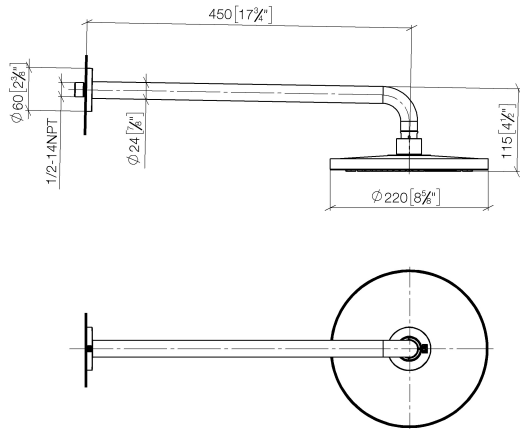

28 648 970

- 450mm projection
- rain shower Ø 220 mm
- PURE RAIN, max. flow rate 7 l/min (at 3 bar)
- Function from: 6 l/min
- rosette Ø 60 mm
- 1/2" connection
- with anti-scale system
- quick clearing
- This product can help a building meet the requirements of Green Building Rating Systems, e.g. LEED®, BREEAM®, DGNB

Fits: TARA, LISSÉ, VAIA, META

	Brushed Light Gold	28 648 970-27
	Chrome	28 648 970-00
	Brushed Platinum	28 648 970-06
	Platinum	28 648 970-08
	Dark Chrome	28 648 970-19
	Light Gold	28 648 970-26
	Brushed Durabronze (23kt Gold)	28 648 970-28
	Matte Black	28 648 970-33
	Brushed Bronze	28 648 970-42
	Brushed Champagne (22kt Gold)	28 648 970-46
	Champagne (22kt Gold)	28 648 970-47
	Brushed Chrome	28 648 970-93
	Brushed Dark Platinum	28 648 970-99

28 648 970

mm [inches]

Codes & Standards

DIN 4109

ISO 3822

Ü-Zeichen

Certificates

LGA_38