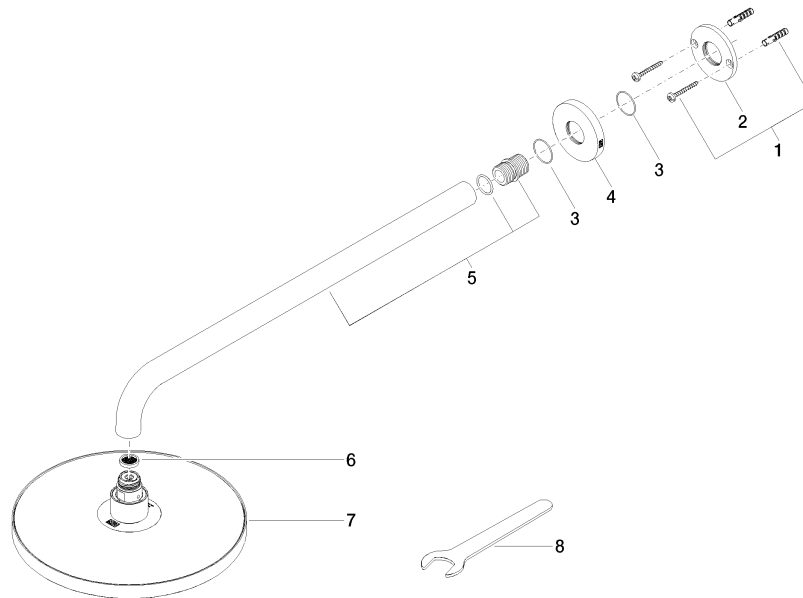

28 648 970 Product version from 4/1/2024

Fits: TARA, LISSÉ, VAIA, META

- 450mm projection
- rain shower Ø 220 mm
- PURE RAIN, max. flow rate 7 l/min (at 3 bar)
- Function from: 6 l/min
- rosette Ø 60 mm
- 1/2" connection
- with anti-scale system
- quick clearing
- This product can help a building meet the requirements of Green Building Rating Systems, e.g. LEED®, BREEAM®, DGNB

28 648 970 Product version from 4/1/2024

mm [inches]

Codes & Standards

DIN 4109

ISO 3822

Ü-Zeichen

Certificates

LGA_38

28 648 970 Product version from 4/1/2024

Parts for other finishes can be found here: [Chrome](#)

Spare parts list

| No. | Item Number | Name | Quantity used | Delivery time |
|-----|--------------------|------------|---------------|---------------|
| 1 | 04 30 31 032 00 90 | fixing set | 1 | 2 |
| 2 | 09 17 20 120 90 | holder | 1 | 2 |
| 3 | 09 14 10 150 90 | seal | 2 | 2 |
| 4 | 09 27 97 015-42 | rosette | 1 | 30 |
| 5 | 90 11 03 070 00-42 | pipe | 1 | 30 |
| 6 | 09 23 01 075 90 | insert | 1 | 2 |
| 7 | 90 12 05 092 20-42 | shower | 1 | 30 |
| 8 | 90 30 09 069 00 90 | key | 1 | 2 |