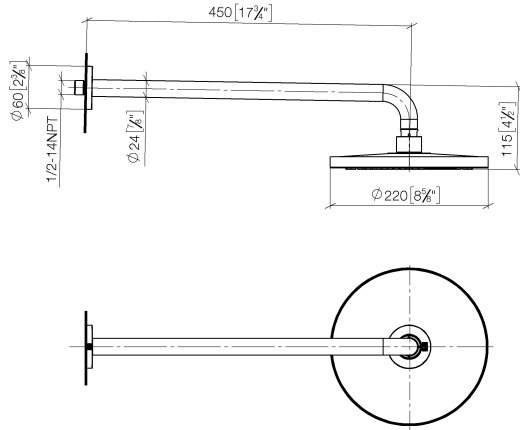

28 648 970 Product version from 4/1/2024

Fits: TARA, LISSÉ, VAIA, META

- 450mm projection
- rain shower Ø 220 mm
- PURE RAIN, max. flow rate 7 l/min (at 3 bar)
- Function from: 6 l/min
- rosette Ø 60 mm
- 1/2" connection
- with anti-scale system
- quick clearing
- This product can help a building meet the requirements of Green Building Rating Systems, e.g. LEED®, BREEAM®, DGNB

| | | |
|---|-------------------------------------|---------------|
|  | Brushed Bronze | 28 648 970-42 |
|  | Chrome | 28 648 970-00 |
|  | Brushed Platinum | 28 648 970-06 |
|  | Platinum | 28 648 970-08 |
|  | Dark Chrome | 28 648 970-19 |
|  | Light Gold | 28 648 970-26 |
|  | Brushed Light Gold | 28 648 970-27 |
|  | Brushed Durabronze (23kt Gold) | 28 648 970-28 |
|  | Matte Black | 28 648 970-33 |
|  | Brushed Champagne (22kt Gold) | 28 648 970-46 |
|  | Champagne (22kt Gold) | 28 648 970-47 |
|  | Brushed Chrome | 28 648 970-93 |
|  | Brushed Dark Platinum | 28 648 970-99 |

28 648 970 Product version from 4/1/2024

mm [inches]

Codes & Standards

DIN 4109

ISO 3822

Ü-Zeichen

Certificates

LGA_38

28 648 970 Product version from 4/1/2024

Parts for other finishes can be found here: [Chrome](#)

Spare parts list

| No. | Item Number | Name | Quantity used | Delivery time |
|-----|--------------------|------------|---------------|---------------|
| 1 | 04 30 31 032 00 90 | fixing set | 1 | 2 |
| 2 | 09 17 20 120 90 | holder | 1 | 2 |
| 3 | 09 14 10 150 90 | seal | 2 | 2 |
| 4 | 09 27 97 015-42 | rosette | 1 | 30 |
| 5 | 90 11 03 070 00-42 | pipe | 1 | 30 |
| 6 | 09 23 01 075 90 | insert | 1 | 2 |
| 7 | 90 12 05 092 20-42 | shower | 1 | 30 |
| 8 | 90 30 09 069 00 90 | key | 1 | 2 |