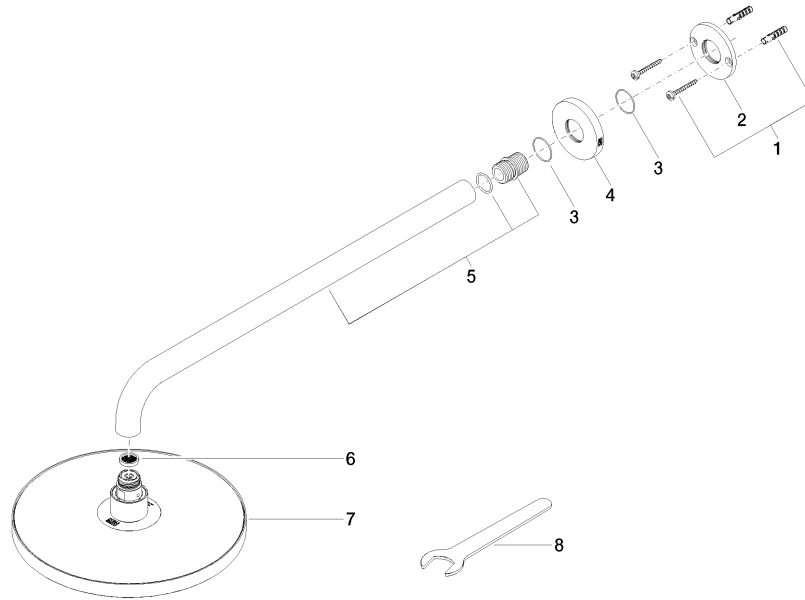

**Rain shower with wall fixing 220 mm - Chrome**

TARA

28 649 970

- 450mm projection
- rain shower Ø 220 mm
- PURE RAIN, max. flow rate 14 l/min (at 3 bar)
- Function from: 7 l/min
- rosette Ø 60 mm
- 1/2" connection
- with anti-scale system
- quick clearing
- WRAS 2212012

## Rain shower with wall fixing 220 mm - Chrome

---

TARA

28 649 970

### Certificates

---

DVGW\_DW-  
6517DN0

LGA\_38

WRAS\_2212

28 649 970

Product version from 3/13/2017

Rain shower with wall fixing 220 mm - Chrome

TARA

28 649 970

**Spare parts list**

**Product version from 3/13/2017**

No.	Item Number	Name	Quantity used	Delivery time
	04 30 31 032 00 90	fixing set	9	2