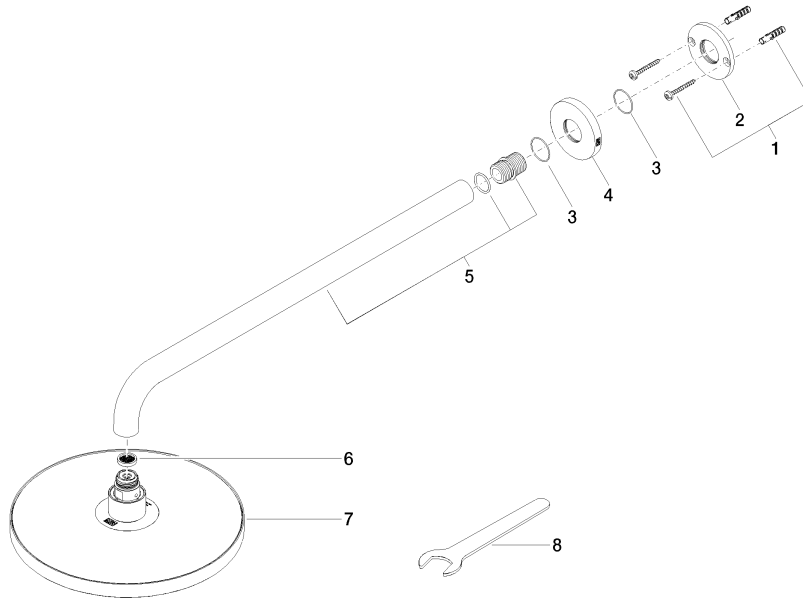

Rain shower with wall fixing 220 mm - Brushed Platinum

TARA

28 649 970

- 450mm projection
- rain shower Ø 220 mm
- PURE RAIN, max. flow rate 14 l/min (at 3 bar)
- Function from: 7 l/min
- rosette Ø 60 mm
- 1/2" connection
- with anti-scale system
- quick clearing
- WRAS 2212012

Recommended miscellaneous

- Concealed wall elbow -** 35 085 970 90
- max. recess depth 163 mm
 - min. recess depth 90 mm

28 649 970

mm [inches]

Flow rate chart

Codes & Standards

DIN 4109

EN 1112

ISO 3822

Scottish Water
Byelaws

UK Water Supply
Regulations

Ü-Zeichen

Rain shower with wall fixing 220 mm - Brushed Platinum

TARA

28 649 970

Certificates

DVGW_DW-
6517DN0

LGA_38

WRAS_2212

28 649 970

Product version from 3/13/2017

Rain shower with wall fixing 220 mm - Brushed Platinum

TARA

28 649 970