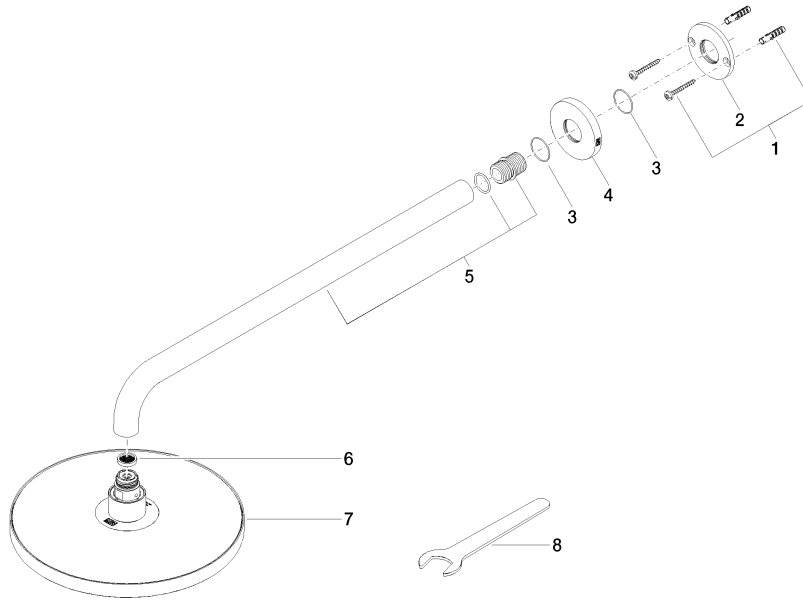

Rain shower with wall fixing 220 mm - Brushed Durabronze (23kt Gold)

TARA

28 649 970

- 450mm projection
- rain shower Ø 220 mm
- PURE RAIN, max. flow rate 14 l/min (at 3 bar)
- Function from: 7 l/min
- rosette Ø 60 mm
- 1/2" connection
- with anti-scale system
- quick clearing
- WRAS 2212012

Recommended miscellaneous

	Concealed wall elbow - • max. recess depth 163 mm • min. recess depth 90 mm	35 085 970 90
--	--	---------------

28 649 970

mm [inches]

Flow rate chart

Codes & Standards

DIN 4109

EN 1112

ISO 3822

Scottish Water
Byelaws

UK Water Supply
Regulations

Ü-Zeichen

Rain shower with wall fixing 220 mm - Brushed Durabron (23kt Gold)

TARA

28 649 970

Certificates

DVGW_DW-
6517DN0

LGA_38

WRAS_2212

28 649 970

Product version from 3/13/2017

Rain shower with wall fixing 220 mm - Brushed Durabronz (23kt Gold)

TARA

28 649 970