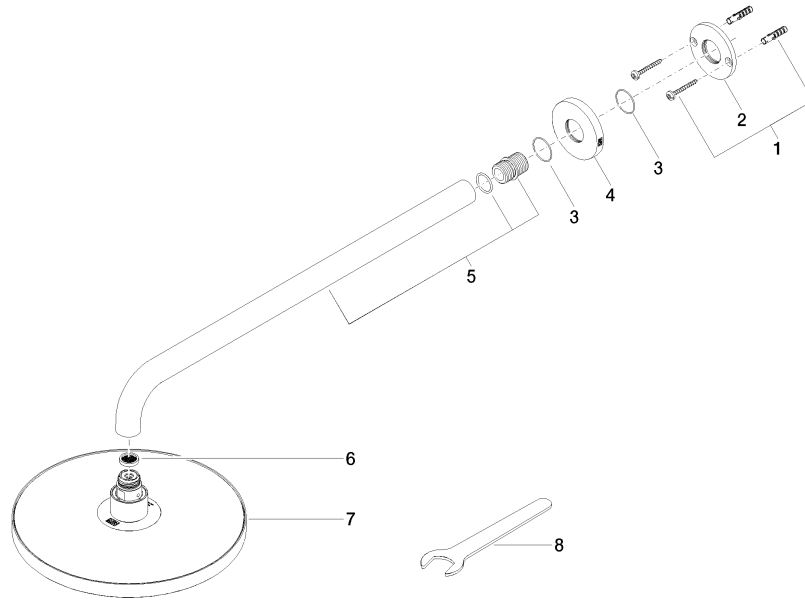

Rain shower with wall fixing 220 mm - Matte Black

TARA

28 649 970

- 450mm projection
- rain shower Ø 220 mm
- PURE RAIN, max. flow rate 14 l/min (at 3 bar)
- Function from: 7 l/min
- rosette Ø 60 mm
- 1/2" connection
- with anti-scale system
- quick clearing
- WRAS 2212012

Recommended miscellaneous

- Concealed wall elbow -** 35 085 970 90
- max. recess depth 163 mm
 - min. recess depth 90 mm

28 649 970

mm [inches]

Flow rate chart

Codes & Standards

DIN 4109

EN 1112

ISO 3822

Scottish Water
Byelaws

UK Water Supply
Regulations

Ü-Zeichen

Rain shower with wall fixing 220 mm - Matte Black

TARA

28 649 970

Certificates

DVGW_DW-
6517DN0

LGA_38

WRAS_2212

28 649 970

Product version from 3/13/2017

Rain shower with wall fixing 220 mm - Matte Black

TARA

28 649 970