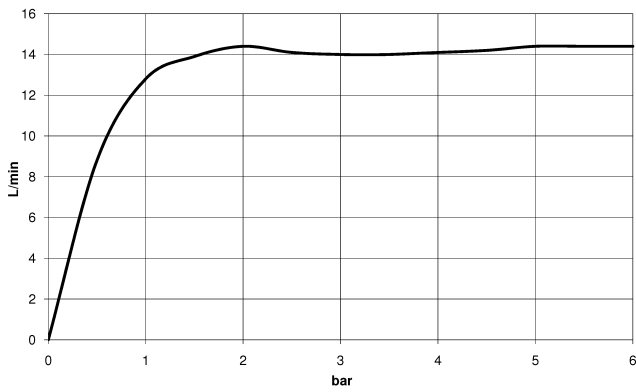

Rain shower with wall fixing 220 mm - Matte Black

TARA

28 649 970

- 450mm projection
- rain shower Ø 220 mm
- PURE RAIN, max. flow rate 14 l/min (at 3 bar)
- Function from: 7 l/min
- rosette Ø 60 mm
- 1/2" connection
- with anti-scale system
- quick clearing
- WRAS 2212012

Recommended miscellaneous

- Concealed wall elbow -** 35 085 970 90
- max. recess depth 163 mm
 - min. recess depth 90 mm

28 649 970

mm [inches]

Flow rate chart

Codes & Standards

DIN 4109

EN 1112