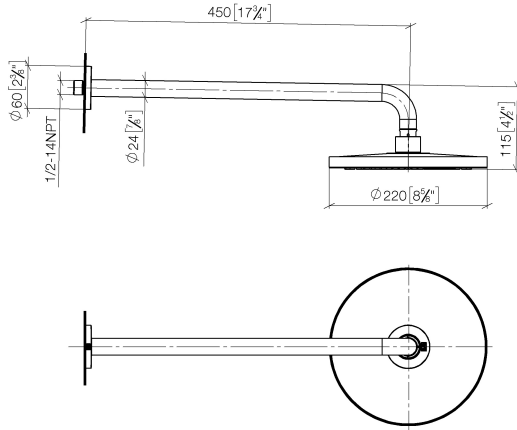

Rain shower with wall fixing 220 mm - Matte Black

TARA

28 649 970

- 450mm projection
- rain shower Ø 220 mm
- PURE RAIN, max. flow rate 14 l/min (at 3 bar)
- Function from: 7 l/min
- rosette Ø 60 mm
- 1/2" connection
- with anti-scale system
- quick clearing
- WRAS 2212012

Fits: TARA, LISSÉ, VAIA, META

	Matte Black	28 649 970-33
	Chrome	28 649 970-00
	Brushed Platinum	28 649 970-06
	Platinum	28 649 970-08
	Dark Chrome	28 649 970-19
	Light Gold	28 649 970-26
	Brushed Light Gold	28 649 970-27
	Brushed Durabronze (23kt Gold)	28 649 970-28
	Brushed Bronze	28 649 970-42
	Brushed Champagne (22kt Gold)	28 649 970-46
	Champagne (22kt Gold)	28 649 970-47
	Brushed Chrome	28 649 970-93
	Brushed Dark Platinum	28 649 970-99

Recommended miscellaneous

- Concealed wall elbow -** 35 085 970 90
- max. recess depth 163 mm
 - min. recess depth 90 mm

28 649 970

mm [inches]

Flow rate chart

Codes & Standards

DIN 4109

EN 1112

DVGW_DW-
6517DN0

LGA_38

WRAS_2212

28 649 970

Product version from 3/13/2017

Rain shower with wall fixing 220 mm - Matte Black

TARA

28 649 970