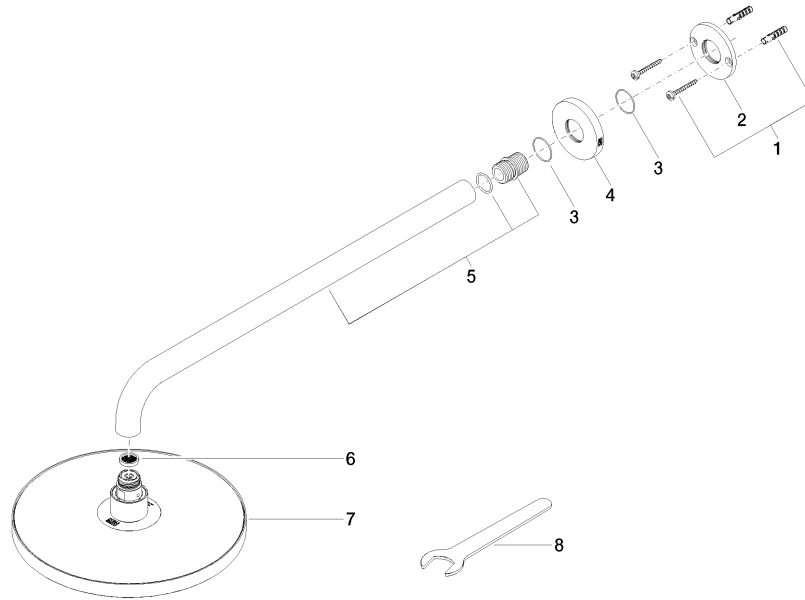

**Rain shower with wall fixing 220 mm - Champagne (22kt Gold)**

TARA

28 649 970

- 450mm projection
- rain shower Ø 220 mm
- PURE RAIN, max. flow rate 14 l/min (at 3 bar)
- Function from: 7 l/min
- rosette Ø 60 mm
- 1/2" connection
- with anti-scale system
- quick clearing
- WRAS 2212012

DIN 4109

EN 1112

ISO 3822

Scottish Water  
Byelaws

UK Water Supply  
Regulations

Ü-Zeichen

Rain shower with wall fixing 220 mm - Champagne (22kt Gold)

TARA

28 649 970

Certificates

DVGW\_DW-  
6517DN0

LGA\_38

WRAS\_2212

28 649 970

Product version from 3/13/2017

Rain shower with wall fixing 220 mm - Champagne (22kt Gold)

TARA

28 649 970

**Spare parts list**

**Product version from 3/13/2017**

No.	Item Number	Name	Quantity used	Delivery time
	04 30 31 032 00 90	fixing set	9	2