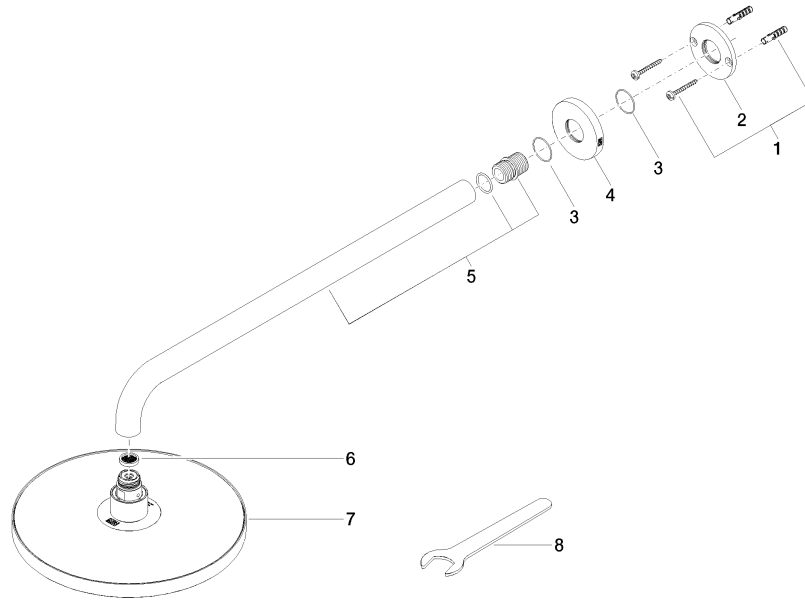

Rain shower with wall fixing 220 mm - Brushed Chrome

TARA

28 649 970

- 450mm projection
- rain shower Ø 220 mm
- PURE RAIN, max. flow rate 14 l/min (at 3 bar)
- Function from: 7 l/min
- rosette Ø 60 mm
- 1/2" connection
- with anti-scale system
- quick clearing
- WRAS 2212012

Recommended miscellaneous

- Concealed wall elbow -** 35 085 970 90
- max. recess depth 163 mm
 - min. recess depth 90 mm

28 649 970

mm [inches]

Flow rate chart

Codes & Standards

DIN 4109

EN 1112

ISO 3822

Scottish Water
Byelaws

UK Water Supply
Regulations

Ü-Zeichen

Rain shower with wall fixing 220 mm - Brushed Chrome

TARA

28 649 970

Certificates

DVGW_DW-
6517DN0

LGA_38

WRAS_2212

28 649 970

Product version from 3/13/2017

Rain shower with wall fixing 220 mm - Brushed Chrome

TARA

28 649 970