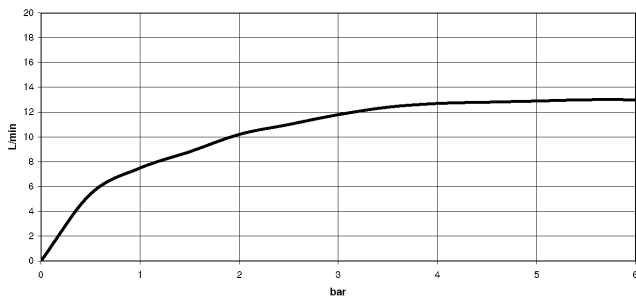

Rain shower with wall fixing FlowReduce 400 mm - Brushed Platinum

TARA

28 658 970

- 450mm projection
- rain shower Ø 400 mm
- PURE RAIN, max. flow rate 12 l/min (at 3 bar)
- Function from: 12 l/min
- rosette Ø 60 mm
- 1/2" connection
- with anti-scale system
- This product can help a building meet the requirements of Green Building Rating Systems, e.g. LEED®, BREEAM®, DGNB

Fits: TARA, LISSÉ, VAIA, META

To be provided by the customer. Zigbee Gateway!

	Brushed Platinum	28 658 970-06
	Chrome	28 658 970-00
	Platinum	28 658 970-08
	Dark Chrome	28 658 970-19
	Light Gold	28 658 970-26
	Brushed Light Gold	28 658 970-27
	Brushed Durabronze (23kt Gold)	28 658 970-28
	Matte Black	28 658 970-33
	Brushed Bronze	28 658 970-42
	Brushed Champagne (22kt Gold)	28 658 970-46
	Champagne (22kt Gold)	28 658 970-47
	Brushed Chrome	28 658 970-93
	Brushed Dark Platinum	28 658 970-99

28 658 970

Flow rate chart

Codes & Standards

DIN 4109

ISO 3822

Ü-Zeichen

Rain shower with wall fixing FlowReduce 400 mm - Brushed Platinum

TARA