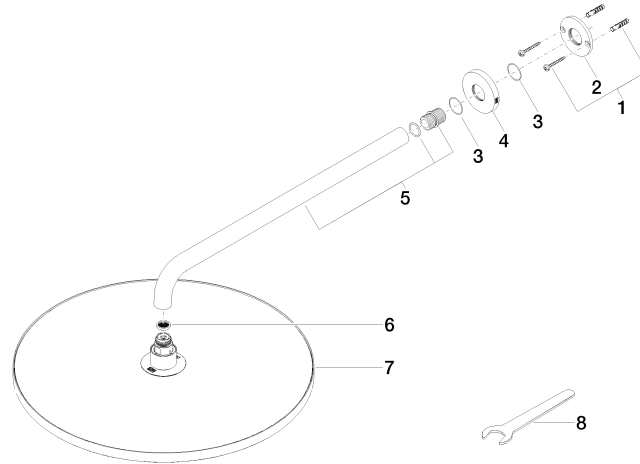

Rain shower with wall fixing FlowReduce 400 mm - Brushed Platinum

TARA

28 658 970

- 450mm projection
- rain shower Ø 400 mm
- PURE RAIN, max. flow rate 12 l/min (at 3 bar)
- Function from: 12 l/min
- rosette Ø 60 mm
- 1/2" connection
- with anti-scale system
- This product can help a building meet the requirements of Green Building Rating Systems, e.g. LEED®, BREEAM®, DGNB

28 658 970

Flow rate chart

Codes & Standards

DIN 4109

ISO 3822

Ü-Zeichen

Rain shower with wall fixing FlowReduce 400 mm - Brushed Platinum

TARA

28 658 970

Certificates

LGA_38

28 658 970

Product version from 4/1/2024

Parts for other finishes can be found here: [Chrome](#)

Rain shower with wall fixing FlowReduce 400 mm - Brushed Platinum

TARA

28 658 970

Spare parts list

Product version from 4/1/2024

No.	Item Number	Name	Quantity used	Delivery time
	04 30 31 032 00 90	fixing set	9	2