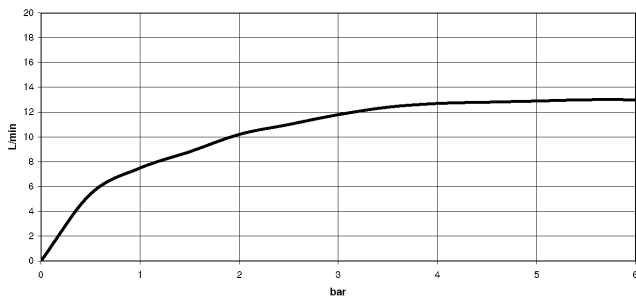

28 658 970

Fits: TARA, LISSÉ, VAIA, META

- 450mm projection
- rain shower Ø 400 mm
- PURE RAIN, max. flow rate 12 l/min (at 3 bar)
- Function from: 12 l/min
- rosette Ø 60 mm
- 1/2" connection
- with anti-scale system
- This product can help a building meet the requirements of Green Building Rating Systems, e.g. LEED®, BREEAM®, DGNB

28 658 970

Flow rate chart

Codes & Standards

DIN 4109

ISO 3822

Ü-Zeichen

Rain shower with wall fixing FlowReduce 400 mm - Brushed Light Gold

---