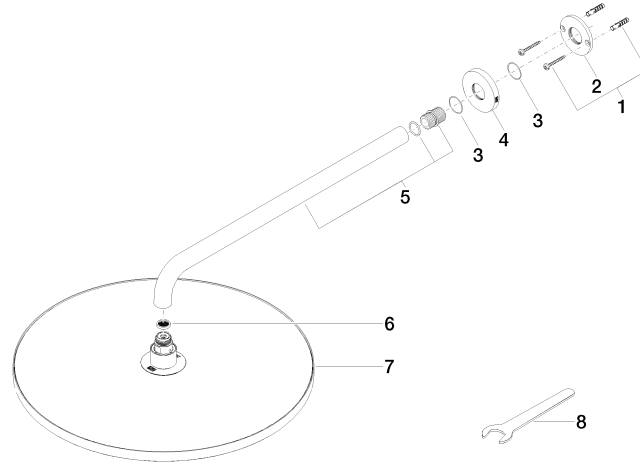

28 658 970

Fits: TARA, LISSÉ, VAIA, META

- 450mm projection
- rain shower Ø 400 mm
- PURE RAIN, max. flow rate 12 l/min (at 3 bar)
- Function from: 12 l/min
- rosette Ø 60 mm
- 1/2" connection
- with anti-scale system
- This product can help a building meet the requirements of Green Building Rating Systems, e.g. LEED®, BREEAM®, DGNB

TARA

28 658 970

Certificates

---

LGA\_38

28 658 970

Parts for other finishes can be found here: [Chrome](#)

## Spare parts list