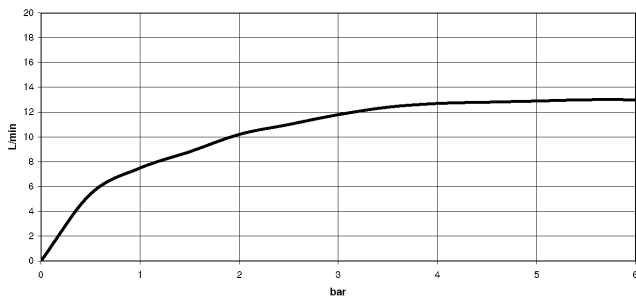

**Rain shower with wall fixing FlowReduce 400 mm - Brushed Durabronze (23kt Gold)**

TARA

28 658 970

- 450mm projection
- rain shower Ø 400 mm
- PURE RAIN, max. flow rate 12 l/min (at 3 bar)
- Function from: 12 l/min
- rosette Ø 60 mm
- 1/2" connection
- with anti-scale system
- This product can help a building meet the requirements of Green Building Rating Systems, e.g. LEED®, BREEAM®, DGNB

Fits: TARA, LISSÉ, VAIA, META

To be provided by the customer. Zigbee Gateway!

	Brushed Durabronze (23kt Gold)	28 658 970-28
	Chrome	28 658 970-00
	Brushed Platinum	28 658 970-06
	Platinum	28 658 970-08
	Dark Chrome	28 658 970-19
	Light Gold	28 658 970-26
	Brushed Light Gold	28 658 970-27
	Matte Black	28 658 970-33
	Brushed Bronze	28 658 970-42
	Brushed Champagne (22kt Gold)	28 658 970-46
	Champagne (22kt Gold)	28 658 970-47
	Brushed Chrome	28 658 970-93
	Brushed Dark Platinum	28 658 970-99

**Rain shower with wall fixing FlowReduce 400 mm - Brushed Durabronz (23kt Gold)**

TARA

28 658 970  
mm [inches]

**Flow rate chart**

**Codes & Standards**

DIN 4109

ISO 3822

Ü-Zeichen