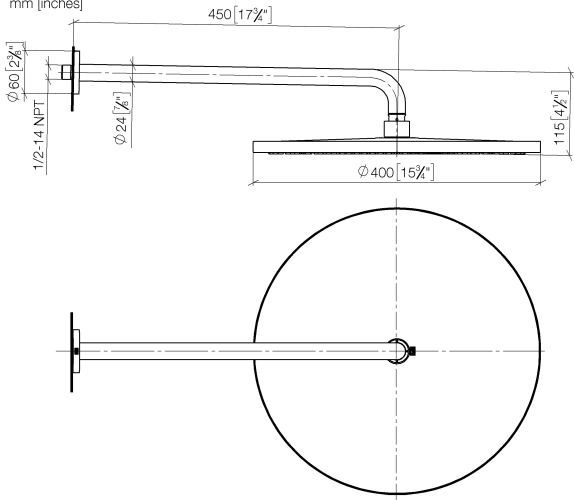

**Rain shower with wall fixing FlowReduce 400 mm - Brushed Durabronze (23kt Gold)**

TARA

28 658 970

- 450mm projection
- rain shower Ø 400 mm
- PURE RAIN, max. flow rate 12 l/min (at 3 bar)
- Function from: 12 l/min
- rosette Ø 60 mm
- 1/2" connection
- with anti-scale system
- This product can help a building meet the requirements of Green Building Rating Systems, e.g. LEED®, BREEAM®, DGNB

**Rain shower with wall fixing FlowReduce 400 mm - Brushed Durabronz (23kt Gold)**

TARA

28 658 970  
mm [inches]

**Flow rate chart**

**Codes & Standards**

DIN 4109

ISO 3822

Ü-Zeichen

Rain shower with wall fixing FlowReduce 400 mm - Brushed Durabronz (23kt Gold)

---

TARA

28 658 970  
Certificates

---

LGA\_38

28 658 970

**Product version from 4/1/2024**

#### Product version from 4/1/2024

No.	Item Number	Name	Quantity used	Delivery time
	04 30 31 032 00 90	fixing set	9	2