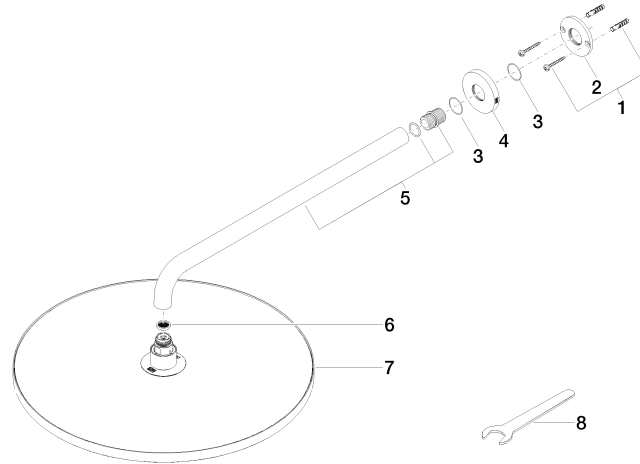

28 658 970

Product version from 4/1/2024

Parts for other finishes can be found here: [Chrome](#)