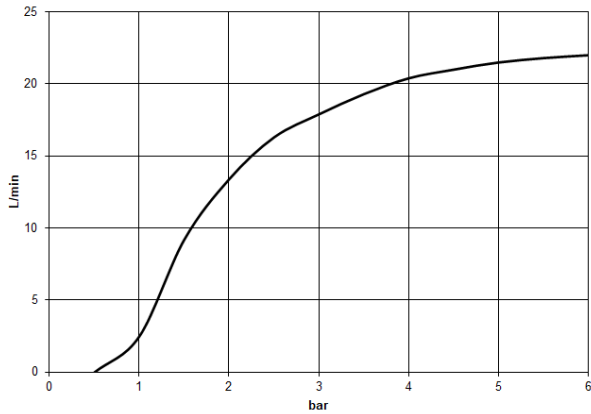

Rain shower with wall fixing 400 mm - Chrome

TARA

28 659 970

- 450mm projection
- rain shower Ø 400 mm
- PURE RAIN, max. flow rate 20 l/min (at 3 bar)
- Function from: 12 l/min
- rosette Ø 60 mm
- 1/2" connection
- with anti-scale system
- WRAS 1707033

Recommended miscellaneous

- Concealed wall elbow -** 35 085 970 90
- max. recess depth 163 mm
 - min. recess depth 90 mm

28 659 970

Flow rate chart

Certificates

LGA_29237.

LGA_29238.

WRAS_2212012.