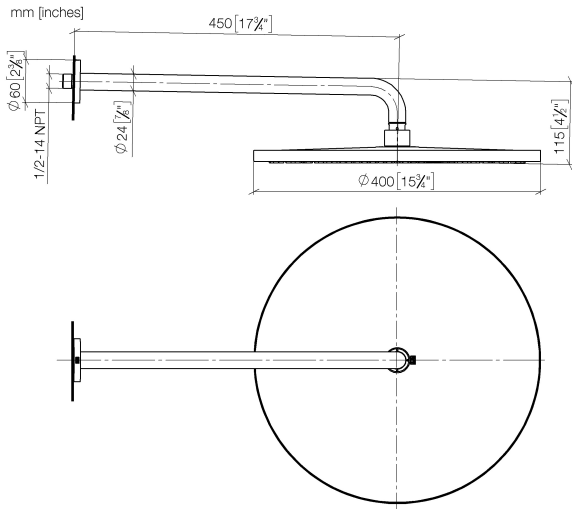

Rain shower with wall fixing 400 mm - Chrome

TARA

28 659 970

- 450mm projection
- rain shower Ø 400 mm
- PURE RAIN, max. flow rate 20 l/min (at 3 bar)
- Function from: 12 l/min
- rosette Ø 60 mm
- 1/2" connection
- with anti-scale system
- WRAS 1707033

Product change as of 1st April 2024: max. flow 20l/min

Fits: TARA, LISSÉ, VAIA, META

	Chrome	28 659 970-00
	Brushed Platinum	28 659 970-06
	Platinum	28 659 970-08
	Dark Chrome	28 659 970-19
	Light Gold	28 659 970-26
	Brushed Light Gold	28 659 970-27
	Brushed Durabrass (23kt Gold)	28 659 970-28
	Matte Black	28 659 970-33
	Brushed Bronze	28 659 970-42
	Brushed Champagne (22kt Gold)	28 659 970-46
	Champagne (22kt Gold)	28 659 970-47
	Brushed Chrome	28 659 970-93
	Brushed Dark Platinum	28 659 970-99

Recommended miscellaneous

- Concealed wall elbow -** 35 085 970 90
- max. recess depth 163 mm
 - min. recess depth 90 mm

28 659 970

Flow rate chart

Certificates

LGA_29237.

LGA_29238.

WRAS_2212012.

DVGW_DW-6517DN0118.

28 659 970

Spare parts list

No.	Item Number	Name	Quantity used	Delivery time
1	04 30 31 032 00 90	fixing set	1	2
2	09 17 20 120 90	holder	1	2
3	09 14 10 150 90	seal	2	2
4	09 27 97 015-00	rosette	1	10
5	90 11 03 070 00-00	pipe	1	10
6	09 23 01 075 90	insert	1	2
7	04 12 05 090 00-00	shower	1	10
8	90 30 09 069 00 90	key	1	2