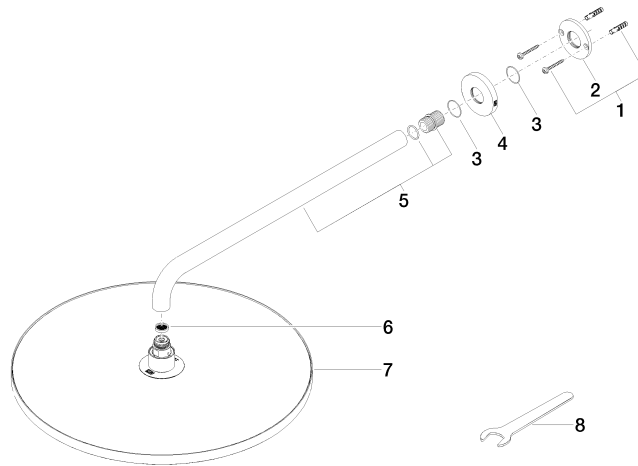

Rain shower with wall fixing 400 mm - Chrome

TARA

28 659 970

- 450mm projection
- rain shower Ø 400 mm
- PURE RAIN, max. flow rate 20 l/min (at 3 bar)
- Function from: 12 l/min
- rosette Ø 60 mm
- 1/2" connection
- with anti-scale system
- WRAS 1707033

Product change as of 1st April 2024: max. flow 20l/min

Fits: TARA, LISSÉ, VAIA, META

	Chrome	28 659 970-00
	Brushed Platinum	28 659 970-06
	Platinum	28 659 970-08
	Dark Chrome	28 659 970-19
	Light Gold	28 659 970-26
	Brushed Light Gold	28 659 970-27
	Brushed Durabrass (23kt Gold)	28 659 970-28
	Matte Black	28 659 970-33
	Brushed Bronze	28 659 970-42
	Brushed Champagne (22kt Gold)	28 659 970-46
	Champagne (22kt Gold)	28 659 970-47
	Brushed Chrome	28 659 970-93
	Brushed Dark Platinum	28 659 970-99

Recommended miscellaneous

- Concealed wall elbow -** 35 085 970 90
- max. recess depth 163 mm
 - min. recess depth 90 mm

28 659 970

Flow rate chart

Certificates

LGA_29237.

LGA_29238.

WRAS_2212012.

DVGW_DW-6517DN0118.

28 659 970

Spare parts list

No.	Item Number	Name	Quantity used	Delivery time
1	04 30 31 032 00 90	fixing set	1	2
2	09 17 20 120 90	holder	1	2
3	09 14 10 150 90	seal	2	2
4	09 27 97 015-00	rosette	1	10
5	90 11 03 070 00-00	pipe	1	10
6	09 23 01 075 90	insert	1	2
7	04 12 05 090 00-00	shower	1	10
8	90 30 09 069 00 90	key	1	2