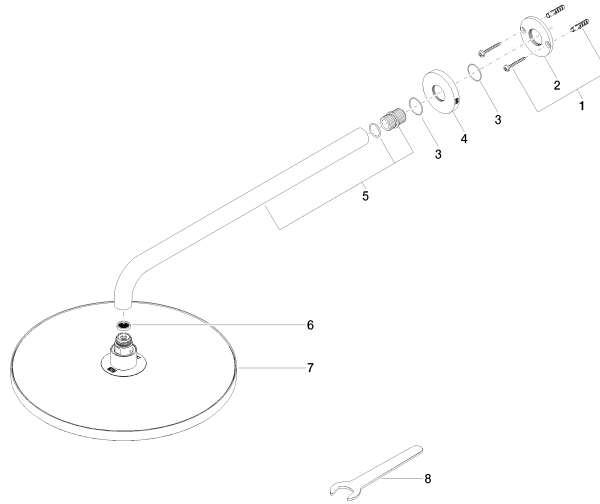

Rain shower with wall fixing FlowReduce 300 mm - Dark Chrome

TARA

28 678 970

Fits: TARA, LISSÉ, VAIA, META

- 450mm projection
- rain shower Ø 300 mm
- PURE RAIN, max. flow rate 9 l/min (at 3 bar)
- Function from: 7 l/min
- rosette Ø 60 mm
- 1/2" connection
- with anti-scale system
- quick clearing
- This product can help a building meet the requirements of Green Building Rating Systems, e.g. LEED®, BREEAM®, DGNB

28 678 970

mm [inches]

Flow rate chart

Codes & Standards

DIN 4109

ISO 3822

Ü-Zeichen

Rain shower with wall fixing FlowReduce 300 mm - Dark Chrome

TARA

28 678 970

Certificates

LGA_29

28 678 970

Product version from 4/1/2024

Parts for other finishes can be found here: [Chrome](#)

Rain shower with wall fixing FlowReduce 300 mm - Dark Chrome

TARA

28 678 970

Spare parts list

Product version from 4/1/2024

No.	Item Number	Name	Quantity used	Delivery time
	04 30 31 032 00 90	fixing set	9	2