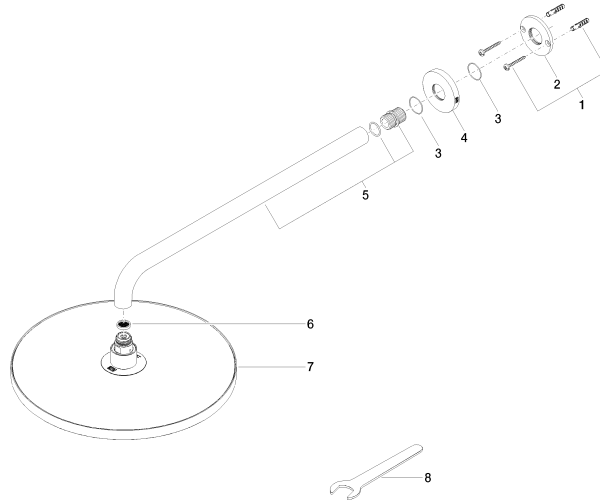

**Rain shower with wall fixing FlowReduce 300 mm - Light Gold**

TARA

28 678 970

Fits: TARA, LISSÉ, VAIA, META

- 450mm projection
- rain shower Ø 300 mm
- PURE RAIN, max. flow rate 9 l/min (at 3 bar)
- Function from: 7 l/min
- rosette Ø 60 mm
- 1/2" connection
- with anti-scale system
- quick clearing
- This product can help a building meet the requirements of Green Building Rating Systems, e.g. LEED®, BREEAM®, DGNB

28 678 970

mm [inches]

Flow rate chart

Codes & Standards

DIN 4109

ISO 3822

Ü-Zeichen

Rain shower with wall fixing FlowReduce 300 mm - Light Gold

---

TARA

28 678 970

Certificates

---

LGA\_29

28 678 970

Parts for other  
finishes can be found  
here: [Chrome](#)

## Spare parts list