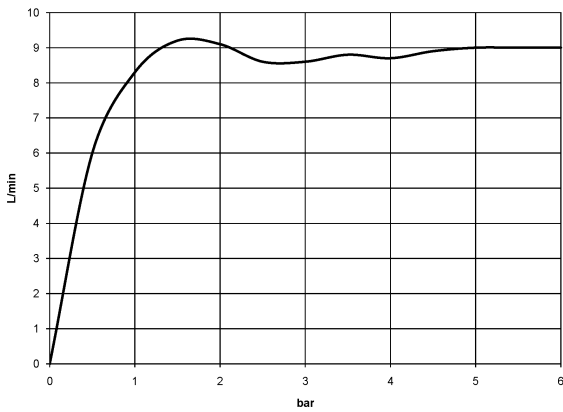

**Rain shower with wall fixing FlowReduce 300 mm - Light Gold**

TARA

28 678 970

Fits: TARA, LISSÉ, VAIA, META

- 450mm projection
- rain shower Ø 300 mm
- PURE RAIN, max. flow rate 9 l/min (at 3 bar)
- Function from: 7 l/min
- rosette Ø 60 mm
- 1/2" connection
- with anti-scale system
- quick clearing
- This product can help a building meet the requirements of Green Building Rating Systems, e.g. LEED®, BREEAM®, DGNB

	Light Gold	28 678 970-26
	Chrome	28 678 970-00
	Brushed Platinum	28 678 970-06
	Platinum	28 678 970-08
	Dark Chrome	28 678 970-19
	Brushed Light Gold	28 678 970-27
	Brushed Durabronze (23kt Gold)	28 678 970-28
	Matte Black	28 678 970-33
	Brushed Bronze	28 678 970-42
	Brushed Champagne (22kt Gold)	28 678 970-46
	Champagne (22kt Gold)	28 678 970-47
	Brushed Chrome	28 678 970-93
	Brushed Dark Platinum	28 678 970-99

28 678 970

mm [inches]

Flow rate chart

Codes & Standards

DIN 4109

ISO 3822

Ü-Zeichen

Rain shower with wall fixing FlowReduce 300 mm - Light Gold