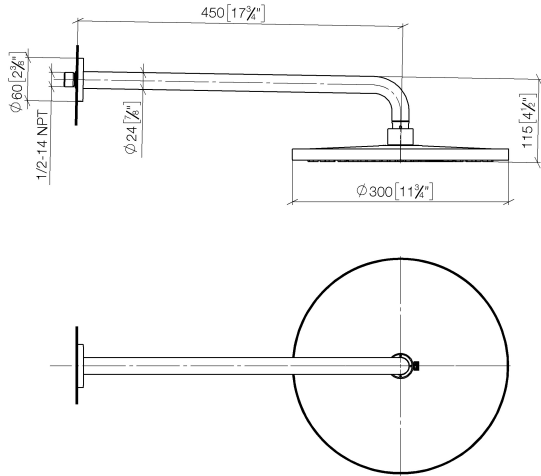

**Rain shower with wall fixing FlowReduce 300 mm - Light Gold**

TARA

28 678 970

Fits: TARA, LISSÉ, VAIA, META

- 450mm projection
- rain shower Ø 300 mm
- PURE RAIN, max. flow rate 9 l/min (at 3 bar)
- Function from: 7 l/min
- rosette Ø 60 mm
- 1/2" connection
- with anti-scale system
- quick clearing
- This product can help a building meet the requirements of Green Building Rating Systems, e.g. LEED®, BREEAM®, DGNB

	Light Gold	28 678 970-26
	Chrome	28 678 970-00
	Brushed Platinum	28 678 970-06
	Platinum	28 678 970-08
	Dark Chrome	28 678 970-19
	Brushed Light Gold	28 678 970-27
	Brushed Durabronze (23kt Gold)	28 678 970-28
	Matte Black	28 678 970-33
	Brushed Bronze	28 678 970-42
	Brushed Champagne (22kt Gold)	28 678 970-46
	Champagne (22kt Gold)	28 678 970-47
	Brushed Chrome	28 678 970-93
	Brushed Dark Platinum	28 678 970-99

28 678 970

mm [inches]

Flow rate chart

Codes & Standards

DIN 4109

ISO 3822

Ü-Zeichen

Rain shower with wall fixing FlowReduce 300 mm - Light Gold