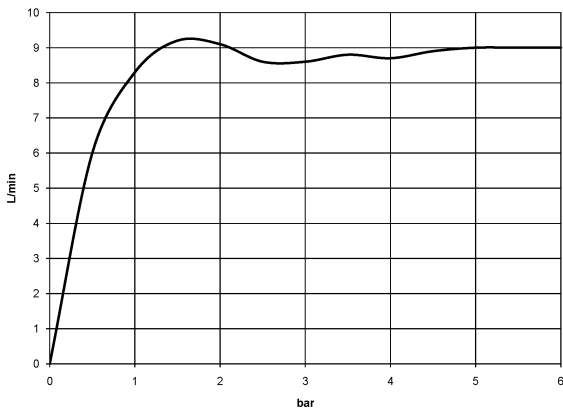

Rain shower with wall fixing FlowReduce 300 mm - Brushed Light Gold

TARA

28 678 970

Fits: TARA, LISSÉ, VAIA, META

- 450mm projection
- rain shower Ø 300 mm
- PURE RAIN, max. flow rate 9 l/min (at 3 bar)
- Function from: 7 l/min
- rosette Ø 60 mm
- 1/2" connection
- with anti-scale system
- quick clearing
- This product can help a building meet the requirements of Green Building Rating Systems, e.g. LEED®, BREEAM®, DGNB

| | | |
|--|--------------------------------|---------------|
|  | Brushed Light Gold | 28 678 970-27 |
|  | Chrome | 28 678 970-00 |
|  | Brushed Platinum | 28 678 970-06 |
|  | Platinum | 28 678 970-08 |
|  | Dark Chrome | 28 678 970-19 |
|  | Light Gold | 28 678 970-26 |
|  | Brushed Durabronze (23kt Gold) | 28 678 970-28 |
|  | Matte Black | 28 678 970-33 |
|  | Brushed Bronze | 28 678 970-42 |
|  | Brushed Champagne (22kt Gold) | 28 678 970-46 |
|  | Champagne (22kt Gold) | 28 678 970-47 |
|  | Brushed Chrome | 28 678 970-93 |
|  | Brushed Dark Platinum | 28 678 970-99 |

28 678 970

mm [inches]

Flow rate chart

Codes & Standards

DIN 4109

ISO 3822

Ü-Zeichen

Rain shower with wall fixing FlowReduce 300 mm - Brushed Light Gold