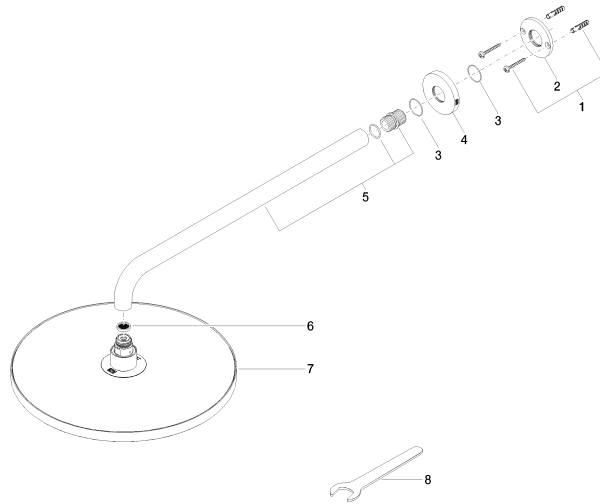

Rain shower with wall fixing FlowReduce 300 mm - Brushed Light Gold

TARA

28 678 970

Fits: TARA, LISSÉ, VAIA, META

- 450mm projection
- rain shower Ø 300 mm
- PURE RAIN, max. flow rate 9 l/min (at 3 bar)
- Function from: 7 l/min
- rosette Ø 60 mm
- 1/2" connection
- with anti-scale system
- quick clearing
- This product can help a building meet the requirements of Green Building Rating Systems, e.g. LEED®, BREEAM®, DGNB

28 678 970

mm [inches]

Flow rate chart

Codes & Standards

DIN 4109

ISO 3822

Ü-Zeichen

Rain shower with wall fixing FlowReduce 300 mm - Brushed Light Gold

TARA

28 678 970

Certificates

LGA_29

28 678 970

Parts for other
finishes can be found
here: [Chrome](#)

Spare parts list