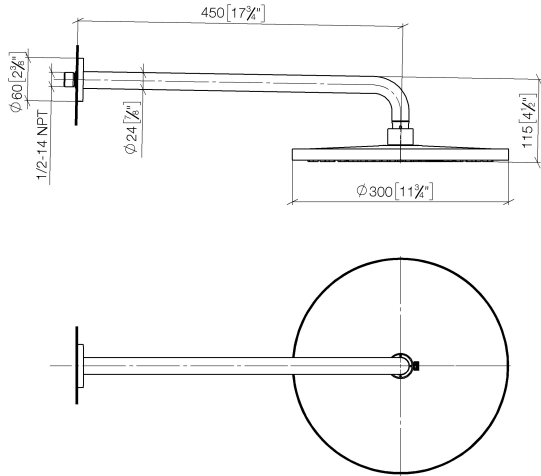

Rain shower with wall fixing FlowReduce 300 mm - Brushed Light Gold

TARA

28 678 970

Fits: TARA, LISSÉ, VAIA, META

- 450mm projection
- rain shower Ø 300 mm
- PURE RAIN, max. flow rate 9 l/min (at 3 bar)
- Function from: 7 l/min
- rosette Ø 60 mm
- 1/2" connection
- with anti-scale system
- quick clearing
- This product can help a building meet the requirements of Green Building Rating Systems, e.g. LEED®, BREEAM®, DGNB

| | | |
|--|--------------------------------|---------------|
|  | Brushed Light Gold | 28 678 970-27 |
|  | Chrome | 28 678 970-00 |
|  | Brushed Platinum | 28 678 970-06 |
|  | Platinum | 28 678 970-08 |
|  | Dark Chrome | 28 678 970-19 |
|  | Light Gold | 28 678 970-26 |
|  | Brushed Durabronze (23kt Gold) | 28 678 970-28 |
|  | Matte Black | 28 678 970-33 |
|  | Brushed Bronze | 28 678 970-42 |
|  | Brushed Champagne (22kt Gold) | 28 678 970-46 |
|  | Champagne (22kt Gold) | 28 678 970-47 |
|  | Brushed Chrome | 28 678 970-93 |
|  | Brushed Dark Platinum | 28 678 970-99 |

28 678 970

mm [inches]

Flow rate chart

Codes & Standards

DIN 4109

ISO 3822

Ü-Zeichen

Rain shower with wall fixing FlowReduce 300 mm - Brushed Light Gold