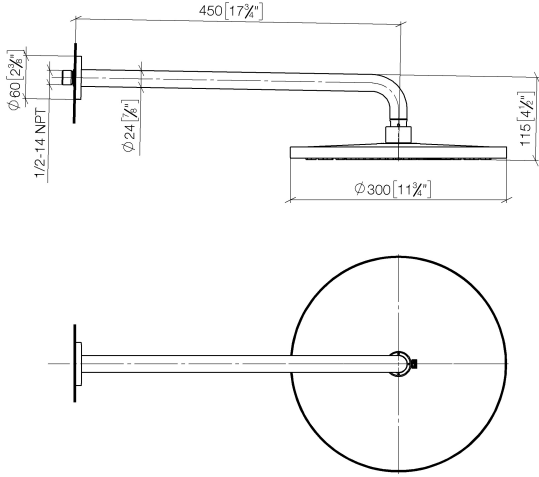

Rain shower with wall fixing FlowReduce 300 mm - Brushed Durabronze (23kt Gold)

TARA

28 678 970

- 450mm projection
- rain shower Ø 300 mm
- PURE RAIN, max. flow rate 9 l/min (at 3 bar)
- Function from: 7 l/min
- rosette Ø 60 mm
- 1/2" connection
- with anti-scale system
- quick clearing
- This product can help a building meet the requirements of Green Building Rating Systems, e.g. LEED®, BREEAM®, DGNB

Rain shower with wall fixing FlowReduce 300 mm - Brushed Durabronz (23kt Gold)

TARA

28 678 970
mm [inches]

Flow rate chart

Codes & Standards

DIN 4109

ISO 3822

Ü-Zeichen

Rain shower with wall fixing FlowReduce 300 mm - Brushed Durabronz (23kt Gold)

TARA

28 678 970
Certificates

LGA_29

Rain shower with wall fixing FlowReduce 300 mm - Brushed Durabronz (23kt Gold)

TARA

28 678 970

No.	Item Number	Name	Quantity used	Delivery time
	04 30 31 032 00 90	fixing set	9	2