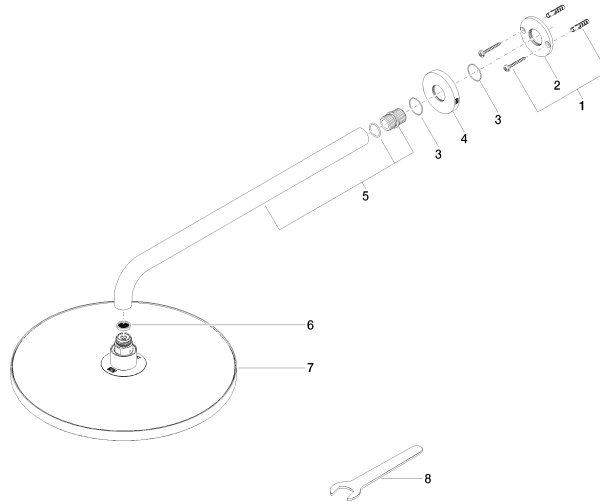

Rain shower with wall fixing FlowReduce 300 mm - Brushed Durabronze (23kt Gold)

TARA

28 678 970

- 450mm projection
- rain shower Ø 300 mm
- PURE RAIN, max. flow rate 9 l/min (at 3 bar)
- Function from: 7 l/min
- rosette Ø 60 mm
- 1/2" connection
- with anti-scale system
- quick clearing
- This product can help a building meet the requirements of Green Building Rating Systems, e.g. LEED®, BREEAM®, DGNB

Rain shower with wall fixing FlowReduce 300 mm - Brushed Durabronz (23kt Gold)

TARA

28 678 970
Certificates

LGA_29

Rain shower with wall fixing FlowReduce 300 mm - Brushed Durabronz (23kt Gold)

TARA

28 678 970

Product version from 4/1/2024

Parts for other finishes can be found here: [Chrome](#)

Rain shower with wall fixing FlowReduce 300 mm - Brushed Durabronz (23kt Gold)

TARA

28 678 970

Spare parts list

Product version from 4/1/2024

No.	Item Number	Name	Quantity used	Delivery time
	04 30 31 032 00 90	fixing set	9	2