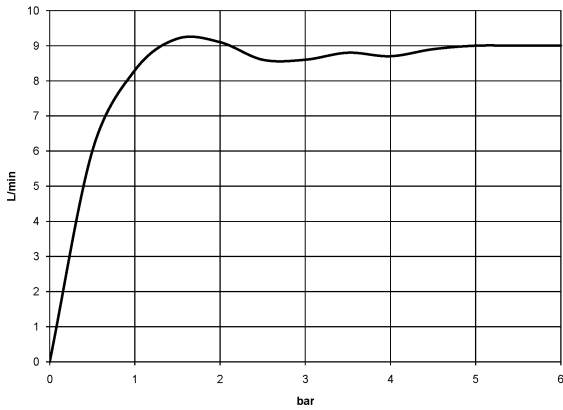

Rain shower with wall fixing FlowReduce 300 mm - Brushed Durabronze (23kt Gold)

TARA

28 678 970

- 450mm projection
- rain shower Ø 300 mm
- PURE RAIN, max. flow rate 9 l/min (at 3 bar)
- Function from: 7 l/min
- rosette Ø 60 mm
- 1/2" connection
- with anti-scale system
- quick clearing
- This product can help a building meet the requirements of Green Building Rating Systems, e.g. LEED®, BREEAM®, DGNB

Fits: TARA, LISSÉ, VAIA, META

	Brushed Durabronze (23kt Gold)	28 678 970-28
	Chrome	28 678 970-00
	Brushed Platinum	28 678 970-06
	Platinum	28 678 970-08
	Dark Chrome	28 678 970-19
	Light Gold	28 678 970-26
	Brushed Light Gold	28 678 970-27
	Matte Black	28 678 970-33
	Brushed Bronze	28 678 970-42
	Brushed Champagne (22kt Gold)	28 678 970-46
	Champagne (22kt Gold)	28 678 970-47
	Brushed Chrome	28 678 970-93
	Brushed Dark Platinum	28 678 970-99

Rain shower with wall fixing FlowReduce 300 mm - Brushed Durabronz (23kt Gold)

TARA

28 678 970
mm [inches]

Flow rate chart

Codes & Standards

DIN 4109

ISO 3822

Ü-Zeichen

No.	Item Number	Name	Quantity used	Delivery time
	04 30 31 032 00 90	fixing set	9	2