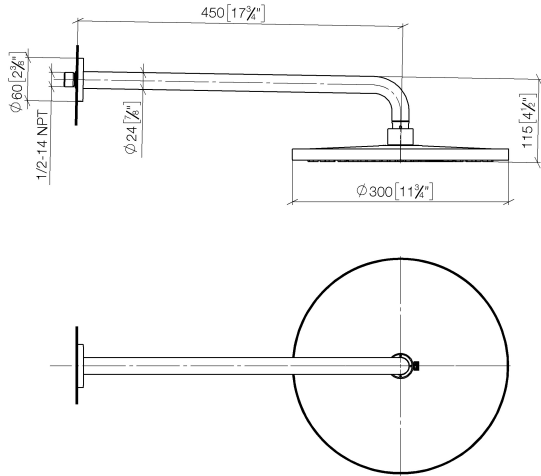

28 678 970

Fits: TARA, LISSÉ, VAIA, META

- 450mm projection
- rain shower Ø 300 mm
- PURE RAIN, max. flow rate 9 l/min (at 3 bar)
- Function from: 7 l/min
- rosette Ø 60 mm
- 1/2" connection
- with anti-scale system
- quick clearing
- This product can help a building meet the requirements of Green Building Rating Systems, e.g. LEED®, BREEAM®, DGNB

28 678 970

mm [inches]

Flow rate chart

Codes & Standards

DIN 4109

ISO 3822

Ü-Zeichen

Rain shower with wall fixing FlowReduce 300 mm - Matte Black

TARA

28 678 970

Certificates

LGA_29

28 678 970

Product version from 4/1/2024

Parts for other
finishes can be found
here: [Chrome](#)

Rain shower with wall fixing FlowReduce 300 mm - Matte Black

TARA

28 678 970

Spare parts list

Product version from 4/1/2024

No.	Item Number	Name	Quantity used	Delivery time
	04 30 31 032 00 90	fixing set	9	2