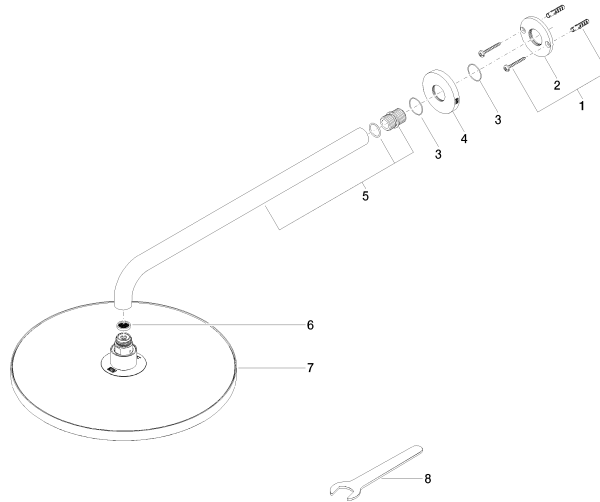

28 678 970

Fits: TARA, LISSÉ, VAIA, META

- 450mm projection
- rain shower Ø 300 mm
- PURE RAIN, max. flow rate 9 l/min (at 3 bar)
- Function from: 7 l/min
- rosette Ø 60 mm
- 1/2" connection
- with anti-scale system
- quick clearing
- This product can help a building meet the requirements of Green Building Rating Systems, e.g. LEED®, BREEAM®, DGNB

28 678 970

mm [inches]

Flow rate chart

Codes & Standards

DIN 4109

ISO 3822

Ü-Zeichen

Rain shower with wall fixing FlowReduce 300 mm - Matte Black

TARA

28 678 970

Certificates

LGA_29

28 678 970

Product version from 4/1/2024

Parts for other
finishes can be found
here: [Chrome](#)

Rain shower with wall fixing FlowReduce 300 mm - Matte Black

TARA

28 678 970

Spare parts list

Product version from 4/1/2024

No.	Item Number	Name	Quantity used	Delivery time
	04 30 31 032 00 90	fixing set	9	2