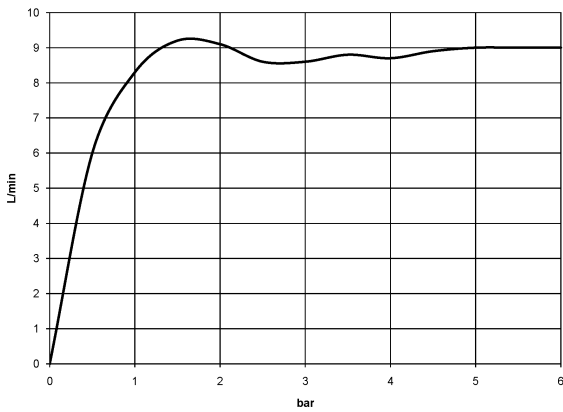

28 678 970

Fits: TARA, LISSÉ, VAIA, META

- 450mm projection
- rain shower Ø 300 mm
- PURE RAIN, max. flow rate 9 l/min (at 3 bar)
- Function from: 7 l/min
- rosette Ø 60 mm
- 1/2" connection
- with anti-scale system
- quick clearing
- This product can help a building meet the requirements of Green Building Rating Systems, e.g. LEED®, BREEAM®, DGNB

	Matte Black	28 678 970-33
	Chrome	28 678 970-00
	Brushed Platinum	28 678 970-06
	Platinum	28 678 970-08
	Dark Chrome	28 678 970-19
	Light Gold	28 678 970-26
	Brushed Light Gold	28 678 970-27
	Brushed Durabronze (23kt Gold)	28 678 970-28
	Brushed Bronze	28 678 970-42
	Brushed Champagne (22kt Gold)	28 678 970-46
	Champagne (22kt Gold)	28 678 970-47
	Brushed Chrome	28 678 970-93
	Brushed Dark Platinum	28 678 970-99

28 678 970

mm [inches]

Flow rate chart

Codes & Standards

DIN 4109

ISO 3822

Ü-Zeichen

Rain shower with wall fixing FlowReduce 300 mm - Matte Black