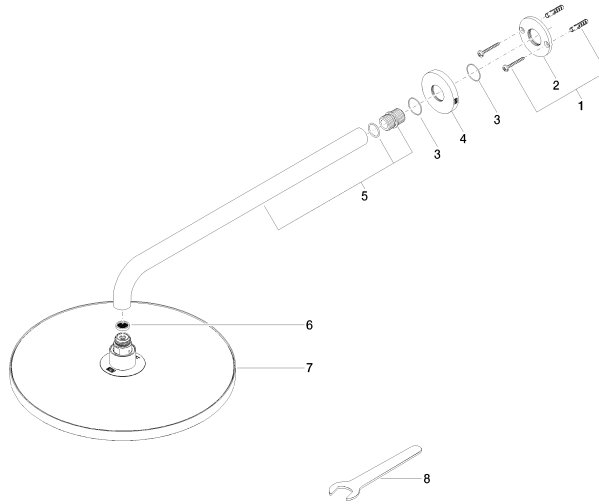

Rain shower with wall fixing FlowReduce 300 mm - Brushed Bronze

TARA

28 678 970

Fits: TARA, LISSÉ, VAIA, META

- 450mm projection
- rain shower Ø 300 mm
- PURE RAIN, max. flow rate 9 l/min (at 3 bar)
- Function from: 7 l/min
- rosette Ø 60 mm
- 1/2" connection
- with anti-scale system
- quick clearing
- This product can help a building meet the requirements of Green Building Rating Systems, e.g. LEED®, BREEAM®, DGNB

28 678 970

mm [inches]

Flow rate chart

Codes & Standards

DIN 4109

ISO 3822

Ü-Zeichen

Rain shower with wall fixing FlowReduce 300 mm - Brushed Bronze

TARA

28 678 970

Certificates

LGA_29

28 678 970

Product version from 4/1/2024

Parts for other finishes can be found here: [Chrome](#)

Rain shower with wall fixing FlowReduce 300 mm - Brushed Bronze

TARA

28 678 970

Spare parts list

Product version from 4/1/2024

No.	Item Number	Name	Quantity used	Delivery time
	04 30 31 032 00 90	fixing set	9	2