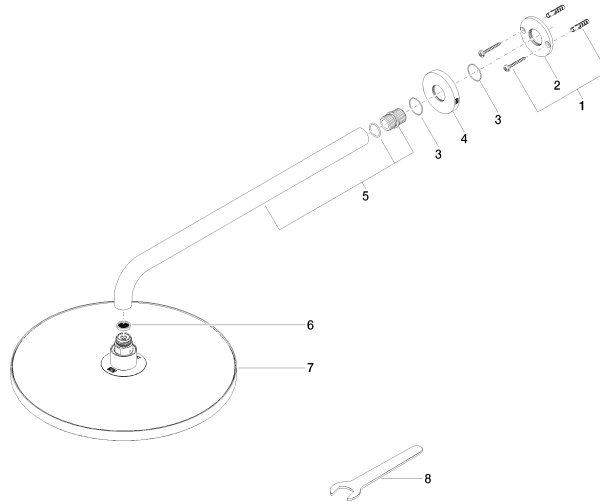

Rain shower with wall fixing FlowReduce 300 mm - Brushed Champagne (22kt Gold)

TARA

28 678 970

- 450mm projection
- rain shower Ø 300 mm
- PURE RAIN, max. flow rate 9 l/min (at 3 bar)
- Function from: 7 l/min
- rosette Ø 60 mm
- 1/2" connection
- with anti-scale system
- quick clearing
- This product can help a building meet the requirements of Green Building Rating Systems, e.g. LEED®, BREEAM®, DGNB

**Rain shower with wall fixing FlowReduce 300 mm - Brushed Champagne (22kt Gold)**

TARA

28 678 970  
mm [inches]

**Flow rate chart**

**Codes & Standards**

DIN 4109

ISO 3822

Ü-Zeichen

Rain shower with wall fixing FlowReduce 300 mm - Brushed Champagne (22kt Gold)

---

TARA

28 678 970  
Certificates

---

LGA\_29

Rain shower with wall fixing FlowReduce 300 mm - Brushed Champagne (22kt Gold)

TARA

28 678 970

**Product version from 4/1/2024**

Parts for other finishes can be found here: [Chrome](#)

Rain shower with wall fixing FlowReduce 300 mm - Brushed Champagne (22kt Gold)

TARA

28 678 970