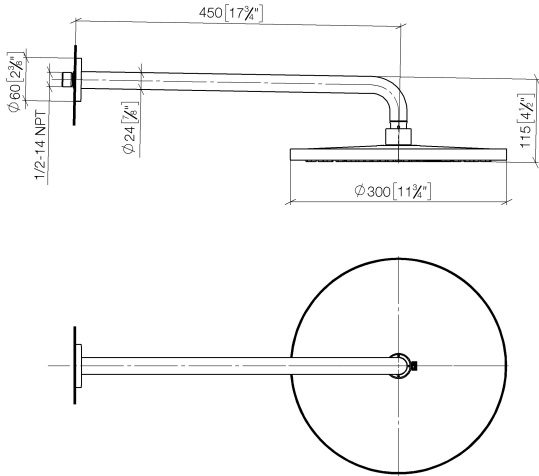

Rain shower with wall fixing FlowReduce 300 mm - Brushed Champagne (22kt Gold)

TARA

28 678 970

- 450mm projection
- rain shower Ø 300 mm
- PURE RAIN, max. flow rate 9 l/min (at 3 bar)
- Function from: 7 l/min
- rosette Ø 60 mm
- 1/2" connection
- with anti-scale system
- quick clearing
- This product can help a building meet the requirements of Green Building Rating Systems, e.g. LEED®, BREEAM®, DGNB

Fits: TARA, LISSÉ, VAIA, META

	Brushed Champagne (22kt Gold)	28 678 970-46
	Chrome	28 678 970-00
	Brushed Platinum	28 678 970-06
	Platinum	28 678 970-08
	Dark Chrome	28 678 970-19
	Light Gold	28 678 970-26
	Brushed Light Gold	28 678 970-27
	Brushed Durabronze (23kt Gold)	28 678 970-28
	Matte Black	28 678 970-33
	Brushed Bronze	28 678 970-42
	Champagne (22kt Gold)	28 678 970-47
	Brushed Chrome	28 678 970-93
	Brushed Dark Platinum	28 678 970-99

**Rain shower with wall fixing FlowReduce 300 mm - Brushed Champagne (22kt Gold)**

TARA

28 678 970  
mm [inches]

**Flow rate chart**

**Codes & Standards**

DIN 4109

ISO 3822

Ü-Zeichen

#### Product version from 4/1/2024

No.	Item Number	Name	Quantity used	Delivery time
	04 30 31 032 00 90	fixing set	9	2