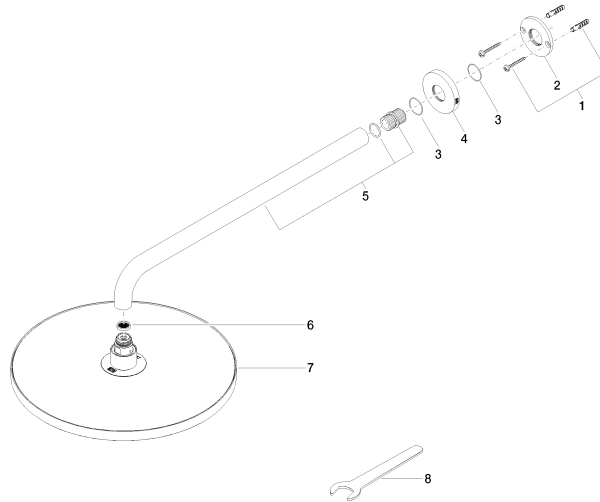

Rain shower with wall fixing FlowReduce 300 mm - Champagne (22kt Gold)

TARA

28 678 970

Fits: TARA, LISSÉ, VAIA, META

- 450mm projection
- rain shower Ø 300 mm
- PURE RAIN, max. flow rate 9 l/min (at 3 bar)
- Function from: 7 l/min
- rosette Ø 60 mm
- 1/2" connection
- with anti-scale system
- quick clearing
- This product can help a building meet the requirements of Green Building Rating Systems, e.g. LEED®, BREEAM®, DGNB

28 678 970

mm [inches]

Flow rate chart

Codes & Standards

DIN 4109

ISO 3822

Ü-Zeichen

Rain shower with wall fixing FlowReduce 300 mm - Champagne (22kt Gold)

TARA

28 678 970

Certificates

LGA_29

28 678 970

Product version from 4/1/2024

Parts for other finishes can be found here: [Chrome](#)

Rain shower with wall fixing FlowReduce 300 mm - Champagne (22kt Gold)

TARA

28 678 970

Spare parts list

Product version from 4/1/2024

| No. | Item Number | Name | Quantity used | Delivery time |
|-----|--------------------|------------|---------------|---------------|
| | 04 30 31 032 00 90 | fixing set | 9 | 2 |