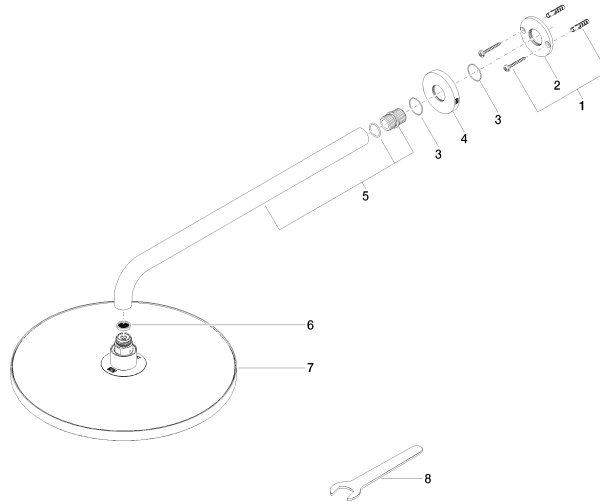

Rain shower with wall fixing FlowReduce 300 mm - Brushed Chrome

TARA

28 678 970

Fits: TARA, LISSÉ, VAIA, META

- 450mm projection
- rain shower Ø 300 mm
- PURE RAIN, max. flow rate 9 l/min (at 3 bar)
- Function from: 7 l/min
- rosette Ø 60 mm
- 1/2" connection
- with anti-scale system
- quick clearing
- This product can help a building meet the requirements of Green Building Rating Systems, e.g. LEED®, BREEAM®, DGNB

28 678 970

mm [inches]

Flow rate chart

Codes & Standards

DIN 4109

ISO 3822

Ü-Zeichen

Rain shower with wall fixing FlowReduce 300 mm - Brushed Chrome

TARA

28 678 970

Certificates

LGA_29

28 678 970

Product version from 4/1/2024

Parts for other finishes can be found here: [Chrome](#)

Rain shower with wall fixing FlowReduce 300 mm - Brushed Chrome

TARA

28 678 970

Spare parts list

Product version from 4/1/2024

No.	Item Number	Name	Quantity used	Delivery time
	04 30 31 032 00 90	fixing set	9	2