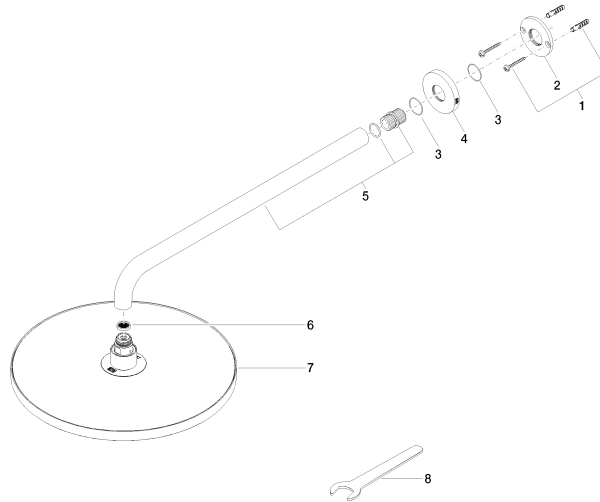

**Rain shower with wall fixing FlowReduce 300 mm - Brushed Dark Platinum**

TARA

28 678 970

Fits: TARA, LISSÉ, VAIA, META

- 450mm projection
- rain shower Ø 300 mm
- PURE RAIN, max. flow rate 9 l/min (at 3 bar)
- Function from: 7 l/min
- rosette Ø 60 mm
- 1/2" connection
- with anti-scale system
- quick clearing
- This product can help a building meet the requirements of Green Building Rating Systems, e.g. LEED®, BREEAM®, DGNB

## Rain shower with wall fixing FlowReduce 300 mm - Brushed Dark Platinum

---

TARA

28 678 970

Certificates

---

LGA\_29

28 678 970

**Product version from 4/1/2024**

Parts for other finishes can be found here: [Chrome](#)

Rain shower with wall fixing FlowReduce 300 mm - Brushed Dark Platinum

TARA

28 678 970

**Spare parts list**

**Product version from 4/1/2024**

No.	Item Number	Name	Quantity used	Delivery time
	04 30 31 032 00 90	fixing set	9	2