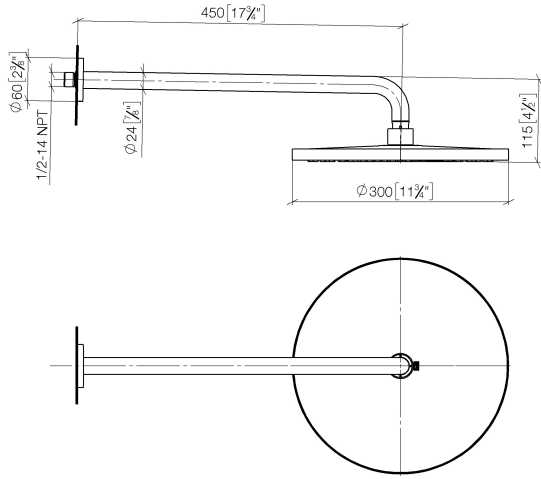

**Rain shower with wall fixing FlowReduce 300 mm - Brushed Dark Platinum**

TARA

28 678 970

Fits: TARA, LISSÉ, VAIA, META

- 450mm projection
- rain shower Ø 300 mm
- PURE RAIN, max. flow rate 9 l/min (at 3 bar)
- Function from: 7 l/min
- rosette Ø 60 mm
- 1/2" connection
- with anti-scale system
- quick clearing
- This product can help a building meet the requirements of Green Building Rating Systems, e.g. LEED®, BREEAM®, DGNB

28 678 970

mm [inches]

Flow rate chart

Codes & Standards

DIN 4109

ISO 3822

Ü-Zeichen

## Rain shower with wall fixing FlowReduce 300 mm - Brushed Dark Platinum

---

TARA

28 678 970

Certificates

---

LGA\_29

28 678 970

No.	Item Number	Name	Quantity used	Delivery time
	04 30 31 032 00 90	fixing set	9	2