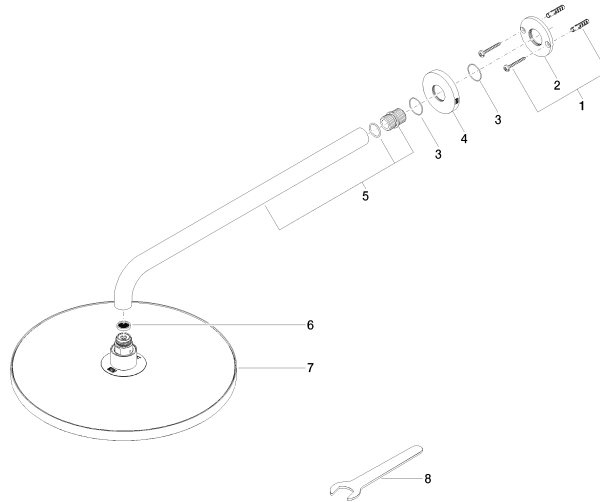

**Rain shower with wall fixing 300 mm - Chrome**

TARA

28 679 970

- 450mm projection
- rain shower Ø 300 mm
- PURE RAIN, max. flow rate 14 l/min (at 3 bar)
- Function from: 10 l/min
- rosette Ø 60 mm
- 1/2" connection
- with anti-scale system
- quick clearing
- WRAS 2212012

## Rain shower with wall fixing 300 mm - Chrome

---

TARA

28 679 970

### Certificates

---

LGA\_29

DVGW\_DW-  
6517DN0

WRAS\_2212

28 679 970

Product version from 3/13/2017

Rain shower with wall fixing 300 mm - Chrome

TARA

28 679 970

**Spare parts list**

**Product version from 3/13/2017**

No.	Item Number	Name	Quantity used	Delivery time
	04 30 31 032 00 90	fixing set	9	2