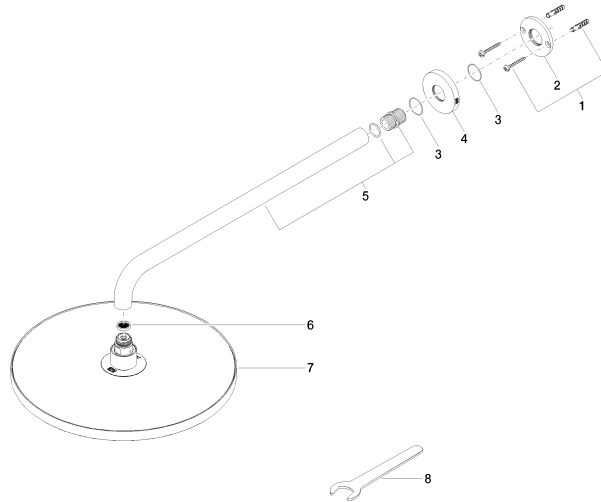

Rain shower with wall fixing 300 mm - Matte Black

TARA

28 679 970

- 450mm projection
- rain shower Ø 300 mm
- PURE RAIN, max. flow rate 14 l/min (at 3 bar)
- Function from: 10 l/min
- rosette Ø 60 mm
- 1/2" connection
- with anti-scale system
- quick clearing
- WRAS 2212012

Recommended miscellaneous

- Concealed wall elbow -** 35 085 970 90
- max. recess depth 163 mm
 - min. recess depth 90 mm

28 679 970

mm [inches]

Flow rate chart

Codes & Standards

DIN 4109

EN 1112

ISO 3822

Scottish Water
Byelaws

UK Water Supply
Regulations

Ü-Zeichen

Rain shower with wall fixing 300 mm - Matte Black

TARA

28 679 970

Certificates

LGA_29

DVGW_DW-
6517DN0

WRAS_2212

28 679 970

Product version from 3/13/2017

Rain shower with wall fixing 300 mm - Matte Black

TARA

28 679 970