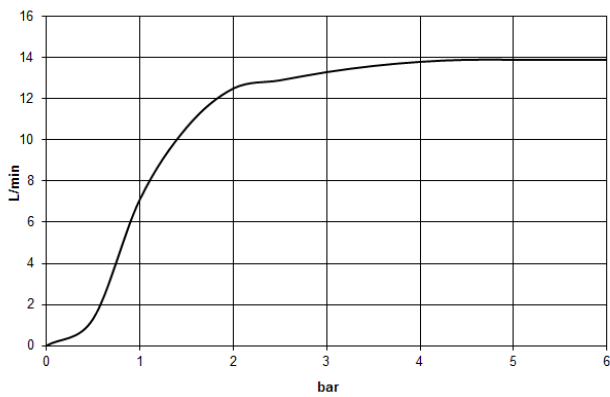

Rain shower with wall fixing 300 mm - Brushed Bronze

TARA

28 679 970

- 450mm projection
- rain shower Ø 300 mm
- PURE RAIN, max. flow rate 14 l/min (at 3 bar)
- Function from: 10 l/min
- rosette Ø 60 mm
- 1/2" connection
- with anti-scale system
- quick clearing
- WRAS 2212012

Recommended miscellaneous

- Concealed wall elbow -** 35 085 970 90
- min. recess depth 90 mm
 - max. recess depth 163 mm

28 679 970

mm [inches]

Flow rate chart

Codes & Standards

DIN 4109

EN 1112