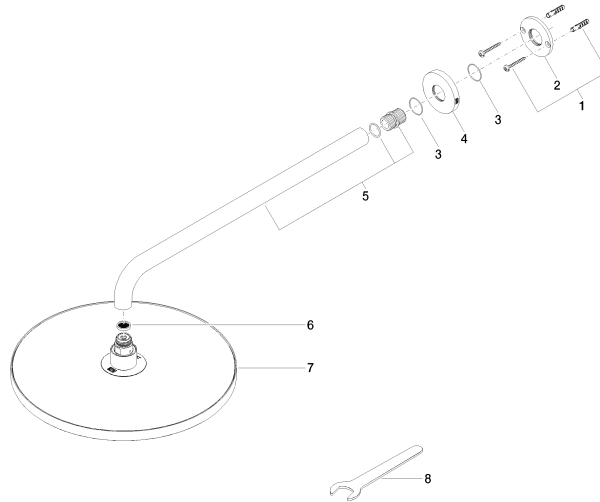

Rain shower with wall fixing 300 mm - Brushed Champagne (22kt Gold)

TARA

28 679 970

- 450mm projection
- rain shower Ø 300 mm
- PURE RAIN, max. flow rate 14 l/min (at 3 bar)
- Function from: 10 l/min
- rosette Ø 60 mm
- 1/2" connection
- with anti-scale system
- quick clearing
- WRAS 2212012

Recommended miscellaneous

- Concealed wall elbow -** 35 085 970 90
- max. recess depth 163 mm
 - min. recess depth 90 mm

28 679 970

mm [inches]

Flow rate chart

Codes & Standards

DIN 4109

EN 1112

ISO 3822

Scottish Water
Byelaws

UK Water Supply
Regulations

Ü-Zeichen

Rain shower with wall fixing 300 mm - Brushed Champagne (22kt Gold)

TARA

28 679 970

Certificates

LGA_29

DVGW_DW-
6517DN0

WRAS_2212

28 679 970

Product version from 3/13/2017

Rain shower with wall fixing 300 mm - Brushed Champagne (22kt Gold)

TARA

28 679 970