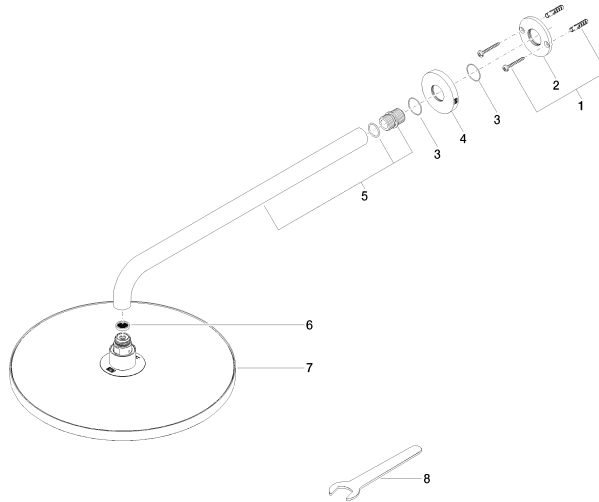

**Rain shower with wall fixing 300 mm - Champagne (22kt Gold)**

TARA

28 679 970

- 450mm projection
- rain shower Ø 300 mm
- PURE RAIN, max. flow rate 14 l/min (at 3 bar)
- Function from: 10 l/min
- rosette Ø 60 mm
- 1/2" connection
- with anti-scale system
- quick clearing
- WRAS 2212012

DIN 4109

EN 1112

ISO 3822

Scottish Water  
Byelaws

UK Water Supply  
Regulations

Ü-Zeichen

Rain shower with wall fixing 300 mm - Champagne (22kt Gold)

TARA

28 679 970

Certificates

LGA\_29

DVGW\_DW-  
6517DN0

WRAS\_2212

28 679 970

Product version from 3/13/2017

Rain shower with wall fixing 300 mm - Champagne (22kt Gold)

TARA

28 679 970

**Spare parts list**

**Product version from 3/13/2017**

No.	Item Number	Name	Quantity used	Delivery time
	04 30 31 032 00 90	fixing set	9	2