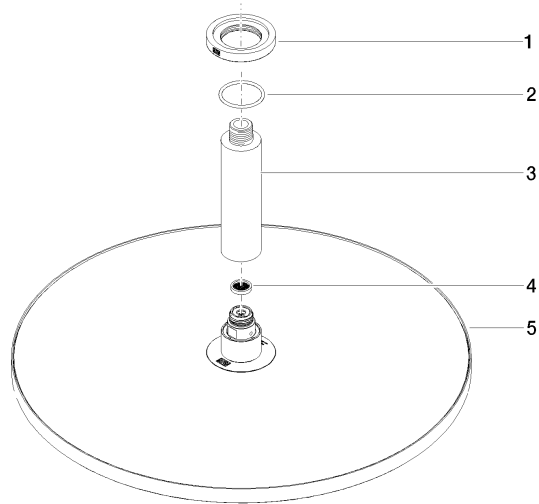

Rain shower with ceiling fixing 400 mm - Brushed Dark Platinum

TARA

28 699 970

Fits: TARA, LISSÉ, VAIA, META

- rain shower Ø 400 mm
- PURE RAIN, max. flow rate 20 l/min (at 3 bar)
- Max. flow rate 20 l/min (at 3 bar)
- Function from: 12 l/min
- rosette Ø 60 mm optional
- 1/2" connection
- with anti-scale system
- quick clearing
- WRAS 1707033

Product change as of 1st April 2024: max. flow 20l/min

	Brushed Dark Platinum	28 699 970-99
	Chrome	28 699 970-00
	Brushed Platinum	28 699 970-06
	Platinum	28 699 970-08
	Dark Chrome	28 699 970-19
	Light Gold	28 699 970-26
	Brushed Light Gold	28 699 970-27
	Brushed Durabronze (23kt Gold)	28 699 970-28
	Matte Black	28 699 970-33
	Brushed Bronze	28 699 970-42
	Brushed Champagne (22kt Gold)	28 699 970-46
	Champagne (22kt Gold)	28 699 970-47
	Brushed Chrome	28 699 970-93

Recommended miscellaneous

- Concealed wall elbow -** 35 085 970 90
- max. recess depth 163 mm
 - min. recess depth 90 mm

28 699 970

mm [inches]

Flow rate chart

Certificates

LGA_29238.

WRAS_2212012.

DVGW_DW-
6517DN0118.

28 699 970

Spare parts list

No.	Item Number	Name	Quantity used	Delivery time
1	09 27 22 040-99	rosette	1	30
2	09 14 10 141 90	seal	1	2
3	09 11 03 080-99	connection	1	30
4	09 23 01 075 90	insert	1	2
5	04 12 05 090 00-99	shower	1	30
6	90 30 09 069 00 90	key	1	2