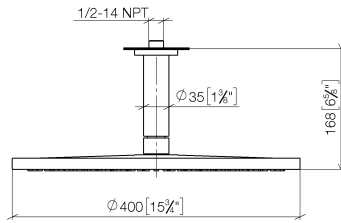

Rain shower with ceiling fixing 400 mm - Brushed Dark Platinum

TARA

28 699 970

Fits: TARA, LISSÉ, VAIA, META

- rain shower Ø 400 mm
- PURE RAIN, max. flow rate 20 l/min (at 3 bar)
- Max. flow rate 20 l/min (at 3 bar)
- Function from: 12 l/min
- rosette Ø 60 mm optional
- 1/2" connection
- with anti-scale system
- quick clearing
- WRAS 1707033

Product change as of 1st April 2024: max. flow 20l/min

	Brushed Dark Platinum	28 699 970-99
	Chrome	28 699 970-00
	Brushed Platinum	28 699 970-06
	Platinum	28 699 970-08
	Dark Chrome	28 699 970-19
	Light Gold	28 699 970-26
	Brushed Light Gold	28 699 970-27
	Brushed Durabronze (23kt Gold)	28 699 970-28
	Matte Black	28 699 970-33
	Brushed Bronze	28 699 970-42
	Brushed Champagne (22kt Gold)	28 699 970-46
	Champagne (22kt Gold)	28 699 970-47
	Brushed Chrome	28 699 970-93

Recommended miscellaneous

- Concealed wall elbow -** 35 085 970 90
- max. recess depth 163 mm
 - min. recess depth 90 mm

28 699 970

mm [inches]

Flow rate chart

Certificates

LGA_29238.

WRAS_2212012.

DVGW_DW-
6517DN0118.

28 699 970

Spare parts list

No.	Item Number	Name	Quantity used	Delivery time
1	09 27 22 040-99	rosette	1	30
2	09 14 10 141 90	seal	1	2
3	09 11 03 080-99	connection	1	30
4	09 23 01 075 90	insert	1	2
5	04 12 05 090 00-99	shower	1	30
6	90 30 09 069 00 90	key	1	2