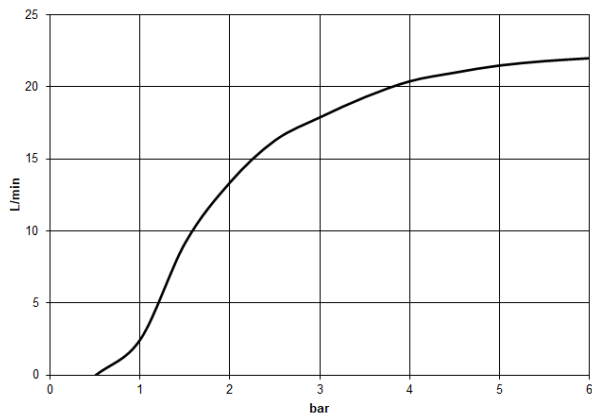

Rain shower with ceiling fixing 400 mm - Brushed Dark Platinum

TARA

28 699 970

Fits: TARA, LISSÉ, VAIA, META

- rain shower Ø 400 mm
- PURE RAIN, max. flow rate 20 l/min (at 3 bar)
- Max. flow rate 20 l/min (at 3 bar)
- Function from: 12 l/min
- rosette Ø 60 mm optional
- 1/2" connection
- with anti-scale system
- quick clearing
- WRAS 1707033

Recommended miscellaneous

- Concealed wall elbow -** 35 085 970 90
- max. recess depth 163 mm
 - min. recess depth 90 mm

28 699 970

mm [inches]

Flow rate chart

Certificates

LGA_29238.

WRAS_2212012.