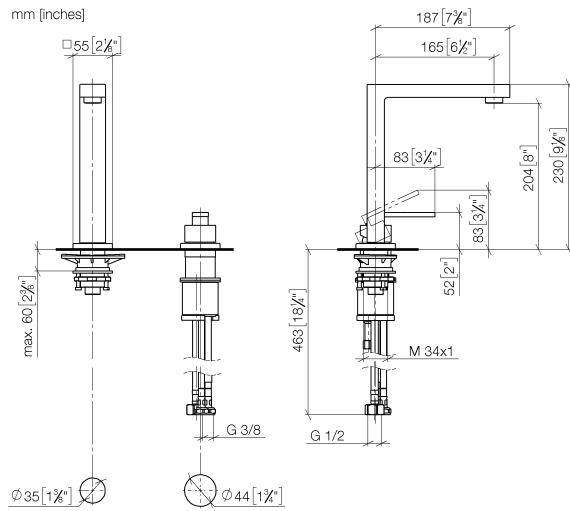

32 805 680 Product version from 6/1/2022

- 165mm projection
- pivotable spout 360°
- air-enriched flow
- height of mixer 230 mm
- height up to laminar flow regulator 205 mm
- individual rosette 55 x 55 mm
- hole diameter spout 35 mm
- single-lever mixer hole diameter 44 mm
- max. flow 8 l/min at 3 bar flow pressure
- lead-free
- WRAS
- This product can help a building meet the requirements of Green Building Rating Systems, e.g. LEED®, BREEAM®, DGNB

Flow rate chart

Codes & Standards

DIN 4109

EN 817

Executive Order
no. 1007

ISO 3822

Scottish Water
Byelaws

UK Water Supply
Regulations

Ü-Zeichen

VA-Zeichen

LOT BAR TAP Two-hole mixer with individual rosettes - Brushed Dark Platinum

LOT

32 805 680 Product version from 6/1/2022

Certificates

GDV_0400

WRAS_1909

LGA_18

ETA_18

32 805 680 Product version from 6/1/2022

Parts for other finishes can be found here: [Chrome](#)

Spare parts list

No.	Item Number	Name	Quantity used	Delivery time
1	90 11 06 192 04-99	spout	1	20
2	04 23 10 044 01 90	fixing set	1	2
3	90 27 78 023 00-99	rosette	1	20
4	09 30 30 057 90	screw	1	2
5	09 30 11 028 90	disc	1	2
6	90 14 10 077 00 90	seal	1	2
7	04 24 04 166 10 90	nipple	1	2
8	90 14 20 002 00 90	seal	1	2
9	90 20 78 040 00-99	handle	1	20
10	09 24 04 142-99	nut	1	20
11	09 14 10 037 90	seal	1	2
12	90 15 05 045 00 90	cartridge	1	2
13	09 30 01 100 10 90	sleeve	1	2
14	09 27 78 007-99	rosette	1	20
15	04 30 11 038 02 90	fixing set	1	2
16	09 31 11 011 90	pin	1	2
17	09 18 40 079 90	sleeve	1	2
18	04 30 04 104 00 90	hose	2	2
19	04 30 04 019 00 90	hose	1	2
20	12 802 970 90	Extension set -	1	60