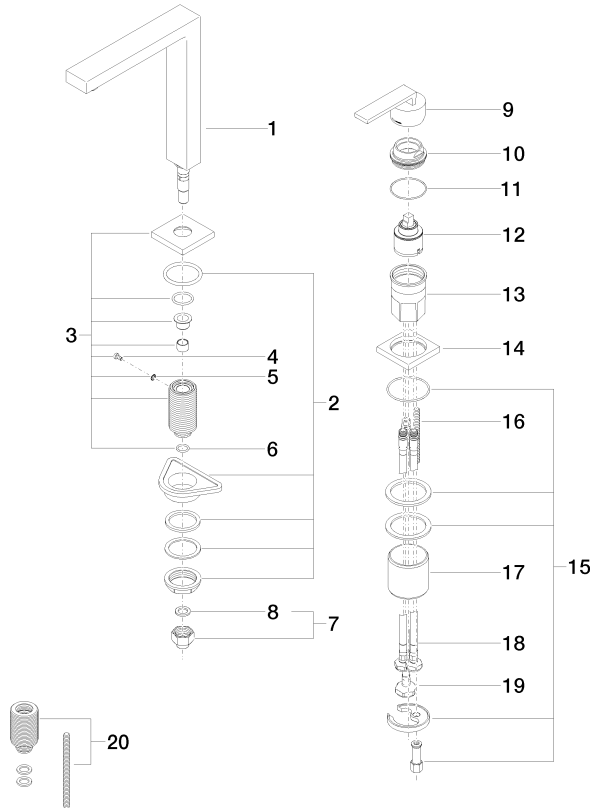

32 805 680 Product version from 6/1/2022

- 165mm projection
- pivotable spout 360°
- air-enriched flow
- height of mixer 230 mm
- height up to laminar flow regulator 205 mm
- individual rosette 55 x 55 mm
- hole diameter spout 35 mm
- single-lever mixer hole diameter 44 mm
- max. flow 8 l/min at 3 bar flow pressure
- lead-free
- WRAS
- This product can help a building meet the requirements of Green Building Rating Systems, e.g. LEED®, BREEAM®, DGNB

Flow rate chart

Codes & Standards

DIN 4109

EN 817

Executive Order
no. 1007

ISO 3822

Scottish Water
Byelaws

UK Water Supply
Regulations

Ü-Zeichen

VA-Zeichen

LOT BAR TAP Two-hole mixer with individual rosettes - Brushed Dark Platinum

LOT

32 805 680 Product version from 6/1/2022

Certificates

GDV_0400

WRAS_1909

LGA_18

ETA_18

32 805 680 Product version from 6/1/2022

Parts for other finishes can be found here: [Chrome](#)

Spare parts list

No.	Item Number	Name	Quantity used	Delivery time
1	90 11 06 192 04-99	spout	1	20
2	04 23 10 044 01 90	fixing set	1	2
3	90 27 78 023 00-99	rosette	1	20
4	09 30 30 057 90	screw	1	2
5	09 30 11 028 90	disc	1	2
6	90 14 10 077 00 90	seal	1	2
7	04 24 04 166 10 90	nipple	1	2
8	90 14 20 002 00 90	seal	1	2
9	90 20 78 040 00-99	handle	1	20
10	09 24 04 142-99	nut	1	20
11	09 14 10 037 90	seal	1	2
12	90 15 05 045 00 90	cartridge	1	2
13	09 30 01 100 10 90	sleeve	1	2
14	09 27 78 007-99	rosette	1	20
15	04 30 11 038 02 90	fixing set	1	2
16	09 31 11 011 90	pin	1	2
17	09 18 40 079 90	sleeve	1	2
18	04 30 04 104 00 90	hose	2	2
19	04 30 04 019 00 90	hose	1	2
20	12 802 970 90	Extension set -	1	60