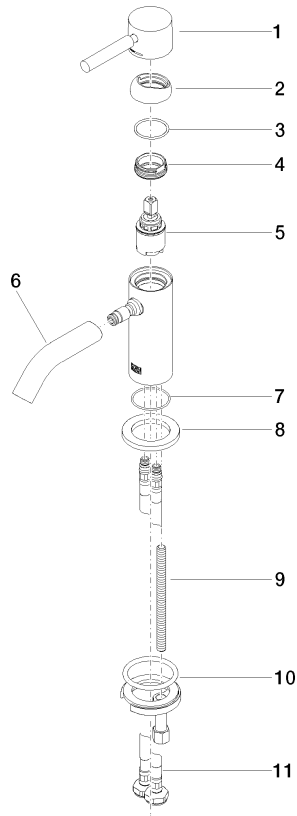

META Single-lever basin mixer without pop-up waste - Brushed Light Gold

33 525 660 Product version from 1/23/2020

- 105mm projection
- fixed spout
- circular, air-enriched flow
- height of mixer 138 mm
- height up to aerator 57 mm
- hole diameter 35 mm
- rosette Ø 50 mm optional
- 2x screw-in M 8 x 1 pressure hose, leak-tested
- max. flow 5.7 l/min
- lead-free
- This product can help a building meet the requirements of Green Building Rating Systems, e.g. LEED®, BREEAM®, DGNB
- WRAS

META Single-lever basin mixer without pop-up waste - Brushed Light Gold

33 525 660 Product version from 1/23/2020

Flow rate chart

Codes & Standards

DIN 4109

ISO 3822

Ü-Zeichen

META Single-lever basin mixer without pop-up waste - Brushed Light Gold

33 525 660 Product version from 1/23/2020

Certificates

LGA_29

META Single-lever basin mixer without pop-up waste - Brushed Light Gold

33 525 660 Product version from 1/23/2020

Parts for other finishes can be found here: [Chrome](#)

Spare parts list

No.	Item Number	Name	Quantity used	Delivery time
1	90 20 66 009 00-27	handle	1	30
2	09 28 30 043-27	cover	1	60
3	09 14 10 120 90	seal	1	2
4	09 24 04 266 90	nut	1	2
5	90 15 05 044 00 90	cartridge	1	2
6	90 11 06 212 00-27	spout	1	30
7	09 14 10 202 90	seal	1	2
8	09 27 66 006-27	rosette	1	60
9	09 31 11 012 90	pin	1	2
10	04 30 11 038 00 90	fixing set	1	2
11	04 30 04 100 00 90	hose	2	2