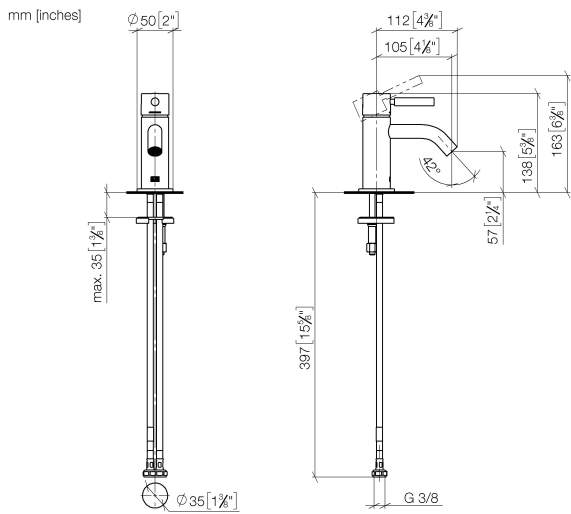

META Single-lever basin mixer without pop-up waste - Brushed Light Gold

33 525 660 Product version from 1/23/2020

- 105mm projection
- fixed spout
- circular, air-enriched flow
- height of mixer 138 mm
- height up to aerator 57 mm
- hole diameter 35 mm
- rosette Ø 50 mm optional
- 2x screw-in M 8 x 1 pressure hose, leak-tested
- max. flow 5.7 l/min
- lead-free
- This product can help a building meet the requirements of Green Building Rating Systems, e.g. LEED®, BREEAM®, DGNB
- WRAS

META Single-lever basin mixer without pop-up waste - Brushed Light Gold

33 525 660 Product version from 1/23/2020

Flow rate chart

Codes & Standards

DIN 4109

ISO 3822

Ü-Zeichen

META Single-lever basin mixer without pop-up waste - Brushed Light Gold

33 525 660 Product version from 1/23/2020

Certificates

LGA_29

META Single-lever basin mixer without pop-up waste - Brushed Light Gold

33 525 660 Product version from 1/23/2020

Parts for other finishes can be found here: [Chrome](#)

Spare parts list

No.	Item Number	Name	Quantity used	Delivery time
1	90 20 66 009 00-27	handle	1	30
2	09 28 30 043-27	cover	1	60
3	09 14 10 120 90	seal	1	2
4	09 24 04 266 90	nut	1	2
5	90 15 05 044 00 90	cartridge	1	2
6	90 11 06 212 00-27	spout	1	30
7	09 14 10 202 90	seal	1	2
8	09 27 66 006-27	rosette	1	60
9	09 31 11 012 90	pin	1	2
10	04 30 11 038 00 90	fixing set	1	2
11	04 30 04 100 00 90	hose	2	2