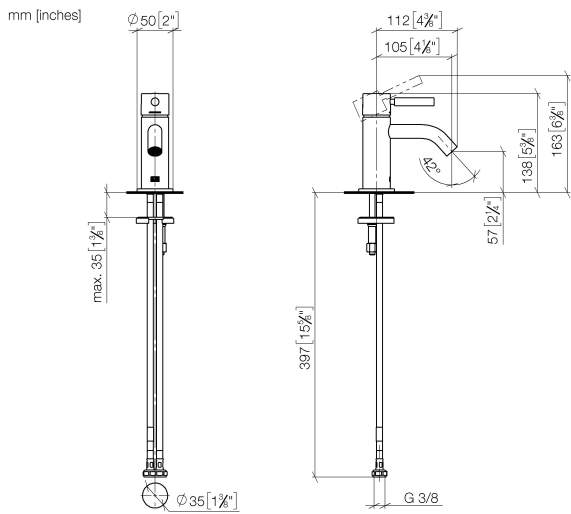

META Single-lever basin mixer without pop-up waste - Matte Black

33 525 660 Product version from 1/23/2020

- 105mm projection
- fixed spout
- circular, air-enriched flow
- height of mixer 138 mm
- height up to aerator 57 mm
- hole diameter 35 mm
- rosette Ø 50 mm optional
- 2x screw-in M 8 x 1 pressure hose, leak-tested
- max. flow 5.7 l/min
- lead-free
- This product can help a building meet the requirements of Green Building Rating Systems, e.g. LEED®, BREEAM®, DGNB
- WRAS

META Single-lever basin mixer without pop-up waste - Matte Black

33 525 660 Product version from 1/23/2020

Flow rate chart

Codes & Standards

DIN 4109

EN 817

ISO 3822

Scottish Water
Byelaws

UK Water Supply
Regulations

Ü-Zeichen

META Single-lever basin mixer without pop-up waste - Matte Black

33 525 660 Product version from 1/23/2020

Certificates

LGA_29

DVGW_DW-
6506DN0

WRAS_2003

META Single-lever basin mixer without pop-up waste - Matte Black

33 525 660 Product version from 1/23/2020

Parts for other finishes can be found here: [Chrome](#)

Spare parts list

No.	Item Number	Name	Quantity used	Delivery time
1	90 20 66 009 00-33	handle	1	30
2	09 28 30 043-33	cover	1	30
3	09 14 10 120 90	seal	1	2
4	09 24 04 266 90	nut	1	2
5	90 15 05 044 00 90	cartridge	1	2
6	90 11 06 212 00-33	spout	1	30
7	09 14 10 202 90	seal	1	2
8	09 27 66 006-33	rosette	1	30
9	09 31 11 012 90	pin	1	2
10	04 30 11 038 00 90	fixing set	1	2
11	04 30 04 100 00 90	hose	2	2