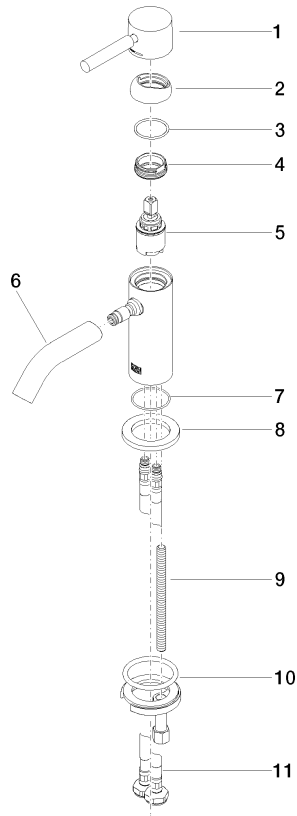

META Single-lever basin mixer without pop-up waste - Matte Black

33 525 660 Product version from 1/23/2020

- 105mm projection
- fixed spout
- circular, air-enriched flow
- height of mixer 138 mm
- height up to aerator 57 mm
- hole diameter 35 mm
- rosette Ø 50 mm optional
- 2x screw-in M 8 x 1 pressure hose, leak-tested
- max. flow 5.7 l/min
- lead-free
- This product can help a building meet the requirements of Green Building Rating Systems, e.g. LEED®, BREEAM®, DGNB
- WRAS

META Single-lever basin mixer without pop-up waste - Matte Black

33 525 660 Product version from 1/23/2020

Flow rate chart

Codes & Standards

DIN 4109

EN 817

ISO 3822

Scottish Water
Byelaws

UK Water Supply
Regulations

Ü-Zeichen

META Single-lever basin mixer without pop-up waste - Matte Black

33 525 660 Product version from 1/23/2020

Certificates

LGA_29

DVGW_DW-
6506DN0

WRAS_2003

META Single-lever basin mixer without pop-up waste - Matte Black

33 525 660 Product version from 1/23/2020

Parts for other finishes can be found here: [Chrome](#)

Spare parts list

No.	Item Number	Name	Quantity used	Delivery time
1	90 20 66 009 00-33	handle	1	30
2	09 28 30 043-33	cover	1	30
3	09 14 10 120 90	seal	1	2
4	09 24 04 266 90	nut	1	2
5	90 15 05 044 00 90	cartridge	1	2
6	90 11 06 212 00-33	spout	1	30
7	09 14 10 202 90	seal	1	2
8	09 27 66 006-33	rosette	1	30
9	09 31 11 012 90	pin	1	2
10	04 30 11 038 00 90	fixing set	1	2
11	04 30 04 100 00 90	hose	2	2