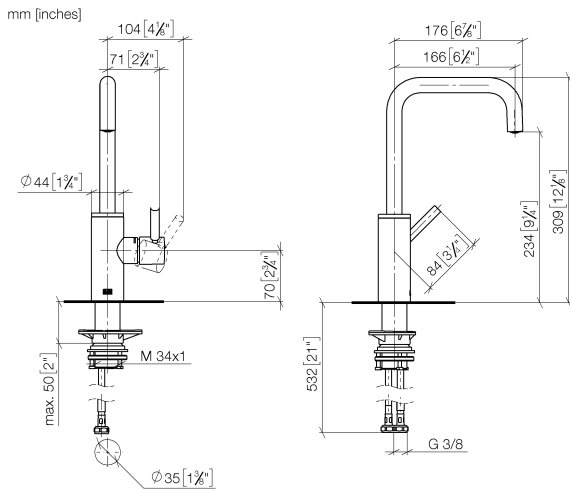

33 805 861

- 166mm projection
- pivotable spout 360°
- Optional swivel limiter available with swivel limiter set 12 820 970 90
- air-enriched flow
- max. flow 8 l/min at 3 bar flow pressure
- lead-free
- This product can help a building meet the requirements of Green Building Rating Systems, e.g. LEED®, BREEAM®, DGNB
- WRAS

33 805 861

Flow rate chart

Codes & Standards

DIN 4109

ISO 3822

Scottish Water
Byelaws

UK Water Supply
Regulations

Ü-Zeichen

META SQUARE BAR TAP Single-lever mixer - Durabronss (23kt Gold)

META SQUARE

33 805 861

Certificates

LGA_38

WRAS_240102

33 805 861

Spare parts list

No.	Item Number	Name	Quantity used	Delivery time
1	90 28 22 285 00-09	spout	1	40
2	09 19 86 012-09	cover	1	60
3	90 15 05 042 00 90	cartridge	1	2
4	09 24 04 266 90	nut	1	2
5	09 14 10 091 90	seal	1	2
6	90 28 30 052 00-09	cover	1	40
7	90 20 66 003 00-09	handle	1	-
Spare part can no longer be ordered, please order the replacement item				
8	04 23 10 044 08 90	fixing set	1	2
9	04 30 04 101 00 90	hose	2	2