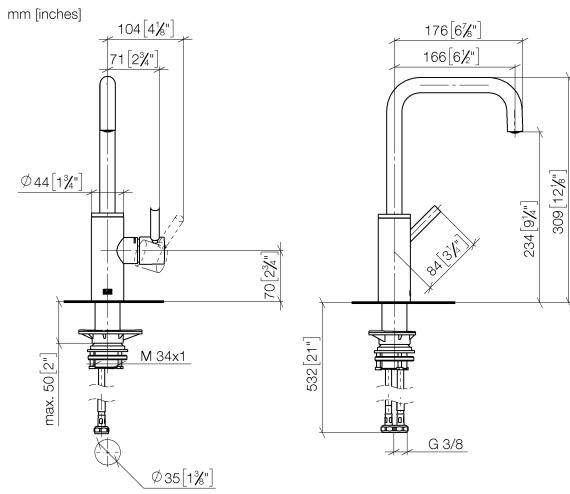

33 805 861

- 166mm projection
- pivotable spout 360°
- Optional swivel limiter available with swivel limiter set 12 820 970 90
- air-enriched flow
- max. flow 8 l/min at 3 bar flow pressure
- lead-free
- This product can help a building meet the requirements of Green Building Rating Systems, e.g. LEED®, BREEAM®, DGNB
- WRAS

33 805 861

Flow rate chart

Codes & Standards

DIN 4109

ISO 3822

Scottish Water
Byelaws

UK Water Supply
Regulations

Ü-Zeichen

META SQUARE BAR TAP Single-lever mixer - Brushed Durabronz (23kt Gold) META SQUARE

33 805 861

Certificates

LGA_38

WRAS_240102

33 805 861

Spare parts list

No.	Item Number	Name	Quantity used	Delivery time
1	90 28 22 285 00-28	spout	1	20
2	09 19 86 012-28	cover	1	60
3	90 15 05 042 00 90	cartridge	1	2
4	09 24 04 266 90	nut	1	2
5	09 14 10 091 90	seal	1	2
6	90 28 30 052 00-28	cover	1	20
7	90 20 66 003 00-28	handle	1	-
Spare part can no longer be ordered, please order the replacement item				
8	04 23 10 044 08 90	fixing set	1	2
9	04 30 04 101 00 90	hose	2	2