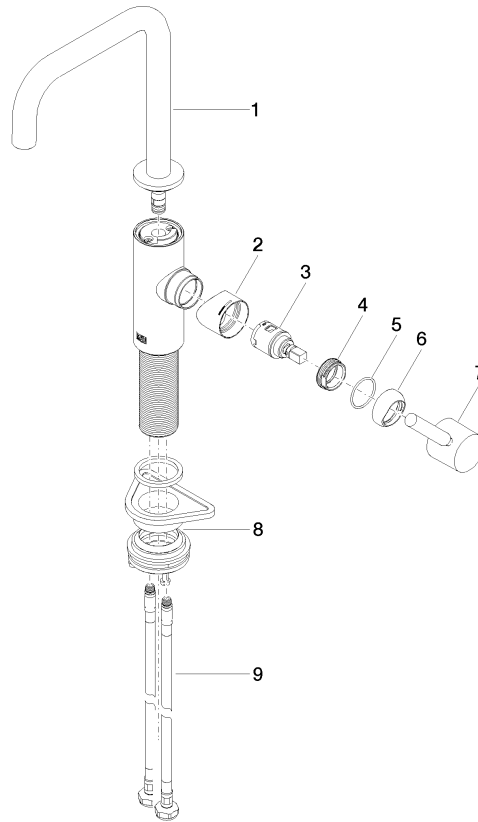

33 805 861

- 166mm projection
- pivotable spout 360°
- Optional swivel limiter available with swivel limiter set 12 820 970 90
- air-enriched flow
- max. flow 8 l/min at 3 bar flow pressure
- lead-free
- This product can help a building meet the requirements of Green Building Rating Systems, e.g. LEED®, BREEAM®, DGNB
- WRAS

META SQUARE BAR TAP Single-lever mixer - Brushed Durabronz (23kt Gold) META SQUARE

33 805 861

Certificates

LGA_38

WRAS_240102

33 805 861

Spare parts list

No.	Item Number	Name	Quantity used	Delivery time
1	90 28 22 285 00-28	spout	1	20
2	09 19 86 012-28	cover	1	60
3	90 15 05 042 00 90	cartridge	1	2
4	09 24 04 266 90	nut	1	2
5	09 14 10 091 90	seal	1	2
6	90 28 30 052 00-28	cover	1	20
7	90 20 66 003 00-28	handle	1	-
Spare part can no longer be ordered, please order the replacement item				
8	04 23 10 044 08 90	fixing set	1	2
9	04 30 04 101 00 90	hose	2	2