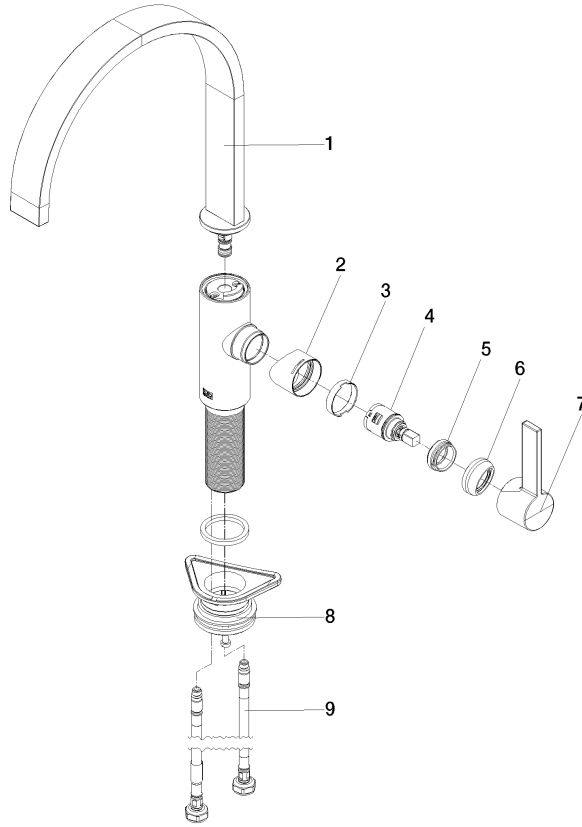

33 815 682

- 241mm projection
- pivotable spout 360°
- Optional swivel limiter available with swivel limiter set 12 820 970 90
- air-enriched flow
- max. flow 6.3 l/min at 3 bar flow pressure
- lead-free
- This product can help a building meet the requirements of Green Building Rating Systems, e.g. LEED®, BREEAM®, DGNB

**Recommended miscellaneous**

**Swivel limitation set -** 12 820 970 90

**Recommended miscellaneous**

**Strainer waste with control handle - Chrome** 10 712 970-00

**Recommended miscellaneous**

**Dispenser without rosette - Chrome** 82 424 970-00

33 815 682

**Flow rate chart**

**Certificates**

LGA\_38646.

WRAS\_240202021.

33 815 682

Spare parts list

No.	Item Number	Name	Quantity used	Delivery time
1	90 28 22 333 00-00	spout	1	-
Spare part can no longer be ordered, please order the replacement item				
2	09 19 86 012-00	cover	1	60
3	90 23 10 128 00 90	nut	1	2
4	90 15 05 042 00 90	cartridge	1	2
5	09 24 04 266 90	nut	1	2
6	90 28 30 052 00-00	cover	1	10
7	90 20 86 004 00-00	handle	1	10
8	04 23 10 044 08 90	fixing set	1	2
9	04 30 04 100 00 90	hose	2	2