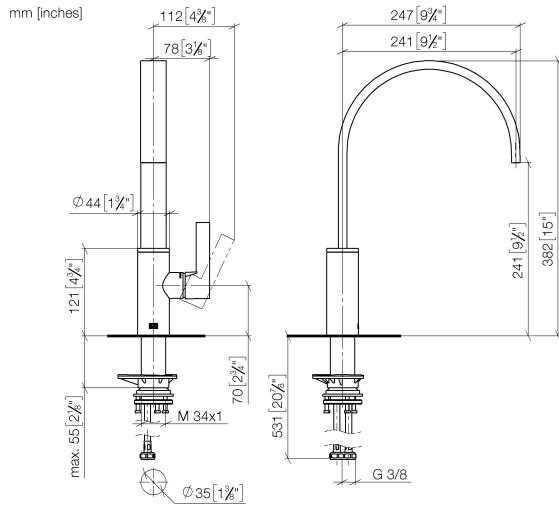

33 815 682

- 241mm projection
- pivotable spout 360°
- Optional swivel limiter available with swivel limiter set 12 820 970 90
- air-enriched flow
- max. flow 6.3 l/min at 3 bar flow pressure
- lead-free
- This product can help a building meet the requirements of Green Building Rating Systems, e.g. LEED®, BREEAM®, DGNB

**Recommended miscellaneous**

**Swivel limitation set -** 12 820 970 90

**Recommended miscellaneous**

**Strainer waste with control handle - Chrome** 10 712 970-00

**Recommended miscellaneous**

**Dispenser without rosette - Chrome** 82 424 970-00

33 815 682

**Flow rate chart**

**Certificates**

LGA\_38646.

WRAS\_240202021.

33 815 682

Spare parts list

No.	Item Number	Name	Quantity used	Delivery time
1	90 28 22 333 00-00	spout	1	-
Spare part can no longer be ordered, please order the replacement item				
2	09 19 86 012-00	cover	1	60
3	90 23 10 128 00 90	nut	1	2
4	90 15 05 042 00 90	cartridge	1	2
5	09 24 04 266 90	nut	1	2
6	90 28 30 052 00-00	cover	1	10
7	90 20 86 004 00-00	handle	1	10
8	04 23 10 044 08 90	fixing set	1	2
9	04 30 04 100 00 90	hose	2	2