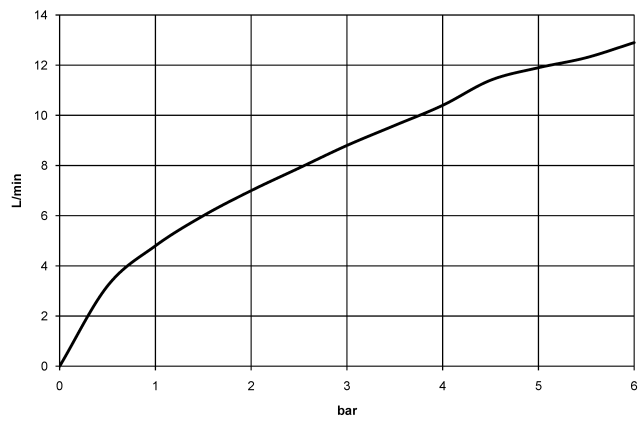

DORNBACHT LYV Single-lever mixer Pull-out - Chrome

33 845 110

- 237mm projection
- pivotable spout 120°
- air-enriched flow and spray flow
- fabric braided hose 1500 mm
- max. flow 8.8 l/min at 3 bar flow pressure

Intrinsic protection against back flow.

	Chrome	33 845 110-00
	Soft Black	33 845 110-69
	Brushed Nickel	33 845 110-70

DORNBRAUCHT LYV Single-lever mixer Pull-out - Chrome

33 845 110

Flow rate chart

Certificates