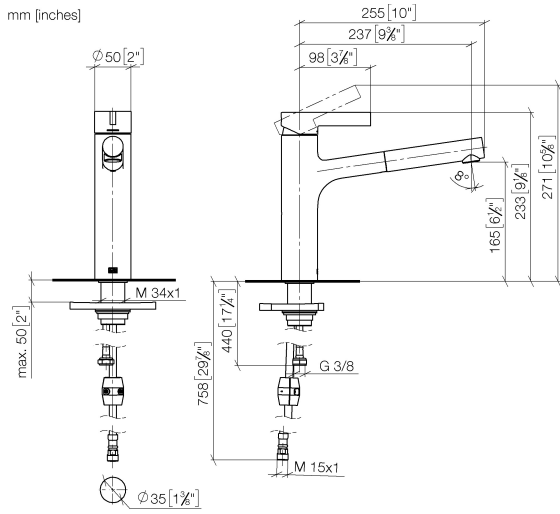

DORNBACHT LYV Single-lever mixer Pull-out - Chrome

33 845 110

- 237mm projection
- pivotable spout 120°
- air-enriched flow and spray flow
- fabric braided hose 1500 mm
- max. flow 8.8 l/min at 3 bar flow pressure

Intrinsic protection against back flow.

	Chrome	33 845 110-00
	Soft Black	33 845 110-69
	Brushed Nickel	33 845 110-70

DORNBRAUCHT LYV Single-lever mixer Pull-out - Chrome

33 845 110

Flow rate chart

Certificates

Belgaqua_23-012- ACS_23 ACC NY AbP_10068.
27_3. 085.

DORNBRAUCH LYV Single-lever mixer Pull-out - Chrome

33 845 110

Parts for other finishes can be found here: [Soft Black](#)

Spare parts list

No.	Item Number	Name	Quantity used	Delivery time
1	90 20 81 001 00-00	handle	1	2
2	90 28 30 010 00-00	cover	1	2
3	90 15 05 067 00 90	cartridge	1	2
4	90 18 40 227 00 90	insert	1	2
5	90 30 02 101 00 90	hose	1	2
6	90 23 01 051 00 90	flow reducer	1	2
7	90 14 05 081 00 90	seal	1	2
8	90 12 11 180 00-00	shower	1	2
9	90 14 15 062 00 90	gasket kit	1	2
10	90 30 01 211 00 90	shaft	1	2
11	90 14 05 080 00 90	seal	1	2
12	90 23 10 003 00 90	fixing set	1	2
13	04 30 04 100 00 90	hose	2	2
14	90 30 04 110 00 90	hose	1	2