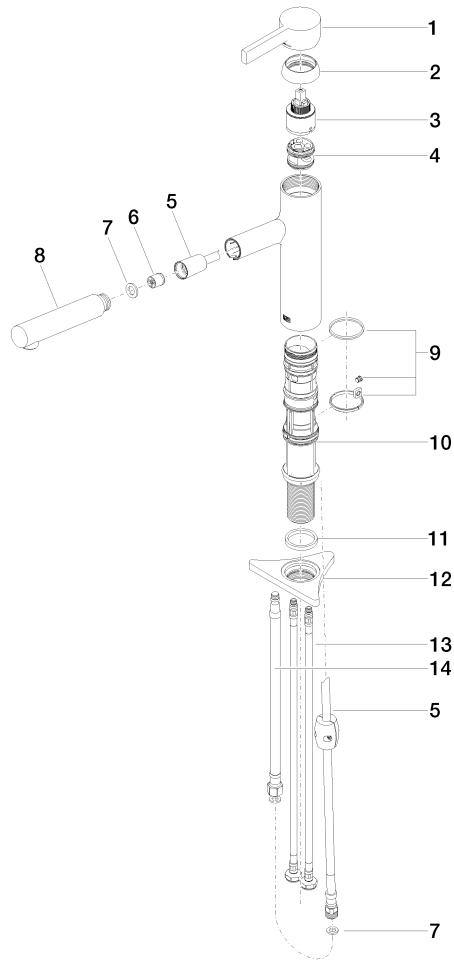

DORNBACHT LYV Single-lever mixer Pull-out - Chrome

33 845 110

- 237mm projection
- pivotable spout 120°
- air-enriched flow and spray flow
- fabric braided hose 1500 mm
- max. flow 8.8 l/min at 3 bar flow pressure

Intrinsic protection against back flow.

	Chrome	33 845 110-00
	Soft Black	33 845 110-69
	Brushed Nickel	33 845 110-70

DORNBRAUCHT LYV Single-lever mixer Pull-out - Chrome

33 845 110

Flow rate chart

Certificates

Belgaqua_23-012- ACS_23 ACC NY AbP_10068.
27_3. 085.

DORNBRAUCH LYV Single-lever mixer Pull-out - Chrome

33 845 110

Parts for other finishes can be found here: [Soft Black](#)

Spare parts list

No.	Item Number	Name	Quantity used	Delivery time
1	90 20 81 001 00-00	handle	1	2
2	90 28 30 010 00-00	cover	1	2
3	90 15 05 067 00 90	cartridge	1	2
4	90 18 40 227 00 90	insert	1	2
5	90 30 02 101 00 90	hose	1	2
6	90 23 01 051 00 90	flow reducer	1	2
7	90 14 05 081 00 90	seal	1	2
8	90 12 11 180 00-00	shower	1	2
9	90 14 15 062 00 90	gasket kit	1	2
10	90 30 01 211 00 90	shaft	1	2
11	90 14 05 080 00 90	seal	1	2
12	90 23 10 003 00 90	fixing set	1	2
13	04 30 04 100 00 90	hose	2	2
14	90 30 04 110 00 90	hose	1	2