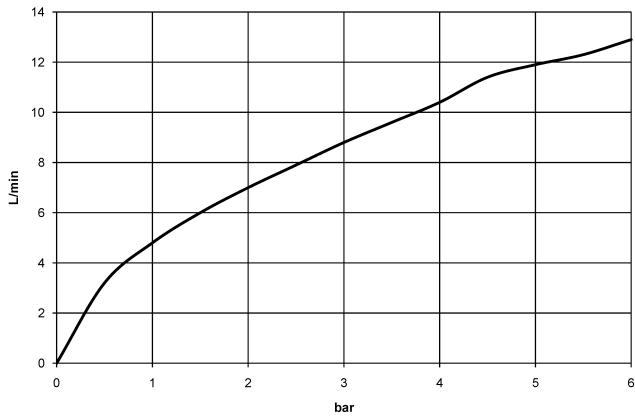

DORNBACHT LYV Single-lever mixer Pull-out - Soft Black

33 845 110

- 237mm projection
- pivotable spout 120°
- air-enriched flow and spray flow
- fabric braided hose 1500 mm
- max. flow 8.8 l/min at 3 bar flow pressure

Intrinsic protection against back flow.

	Soft Black	33 845 110-69
	Chrome	33 845 110-00
	Brushed Nickel	33 845 110-70

DORNBRACHT LYV Single-lever mixer Pull-out - Soft Black

33 845 110

Flow rate chart

Codes & Standards