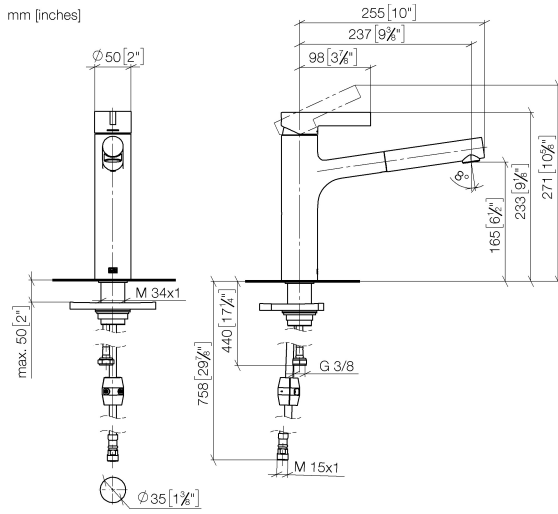

DORNBACHT LYV Single-lever mixer Pull-out - Soft Black

33 845 110

- 237mm projection
- pivotable spout 120°
- air-enriched flow and spray flow
- fabric braided hose 1500 mm
- max. flow 8.8 l/min at 3 bar flow pressure

Intrinsic protection against back flow.

	Soft Black	33 845 110-69
	Chrome	33 845 110-00
	Brushed Nickel	33 845 110-70

DORNBRACHT LYV Single-lever mixer Pull-out - Soft Black

33 845 110

Flow rate chart

Codes & Standards

DIN 4109

EN 1717

EN 817

ISO 3822

Ü-Zeichen

XP P 41-280

DORNBACHT LYV Single-lever mixer Pull-out - Soft Black

33 845 110

33 845 110

Spare parts list

No.	Item Number	Name	Quantity used	Delivery time
	90 20 81 001 00-69	handle	15	2