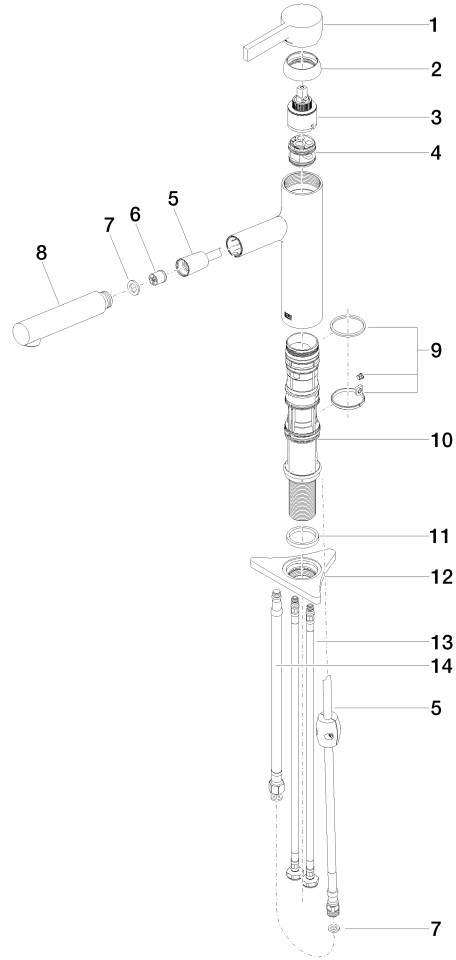

### Flow rate chart

# DORNBACHT LYV Single-lever mixer Pull-out - Brushed Nickel

33 845 110

Parts for other finishes can be found here: [Chrome](#)

## DORNBACHT LYV Single-lever mixer Pull-out - Brushed Nickel

---

33 845 110

### Spare parts list

No.	Item Number	Name	Quantity used	Delivery time
	90 20 81 001 00-70	handle	15	2