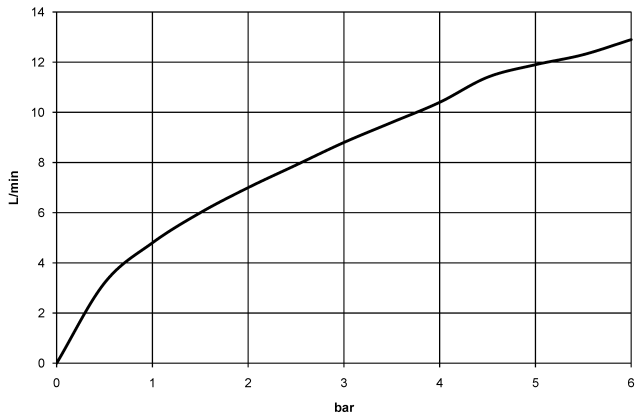

## DORNBACHT LYV Single-lever mixer Pull-out - Brushed Nickel

---

33 845 110

- 237mm projection
- pivotable spout 120°
- air-enriched flow and spray flow
- fabric braided hose 1500 mm
- max. flow 8.8 l/min at 3 bar flow pressure

Intrinsic protection against back flow.

	Brushed Nickel	33 845 110-70
	Chrome	33 845 110-00
	Soft Black	33 845 110-69

### Flow rate chart