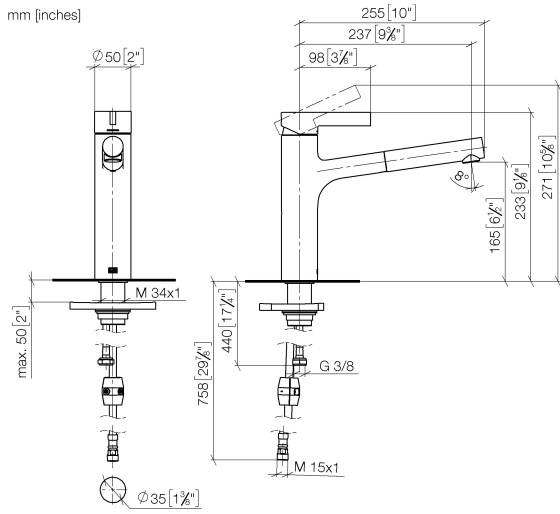

## DORNBACHT LYV Single-lever mixer Pull-out - Brushed Nickel

---

33 845 110

- 237mm projection
- pivotable spout 120°
- air-enriched flow and spray flow
- fabric braided hose 1500 mm
- max. flow 8.8 l/min at 3 bar flow pressure

## DORNBRACHT LYV Single-lever mixer Pull-out - Brushed Nickel

33 845 110

### Flow rate chart

### Spare parts list

No.	Item Number	Name	Quantity used	Delivery time
	90 20 81 001 00-70	handle	15	2