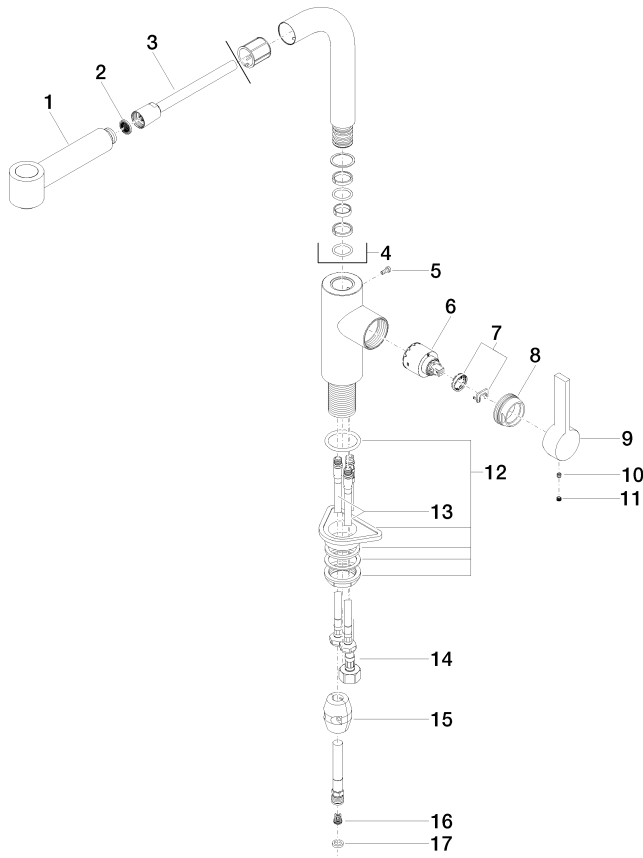

**ELIO Single-lever mixer Pull-out with spray function - Brushed Durabron (23kt Gold)**

ELIO

33 870 790

- 235mm projection
- pivotable spout 360°
- air-enriched flow and spray flow
- height of mixer 342 mm
- height up to aerator 292 mm
- hole diameter 35 mm
- fabric braided hose 1500 mm
- max. flow 8 l/min at 3 bar flow pressure
- lead-free
- This product can help a building meet the requirements of Green Building Rating Systems, e.g. LEED®, BREEAM®, DGNB

33 870 790

mm [inches]

**Flow rate chart**

**Codes & Standards**

DIN 4109

EN 1717

Executive Order  
no. 1007

ISO 3822

# ELIO Single-lever mixer Pull-out with spray function - Brushed Durabronz (23kt Gold)

ELIO

33 870 790

Product version up to 12/31/2013

Product version from 12/31/2013 to 5/15/2020

Product version from 5/15/2020 to 5/5/2021

## Product version from 6/1/2022

Parts for other finishes can be found here: [Chrome](#)

ELIO Single-lever mixer Pull-out with spray function - Brushed Durabrass (23kt Gold)

ELIO

33 870 790

Spare parts list