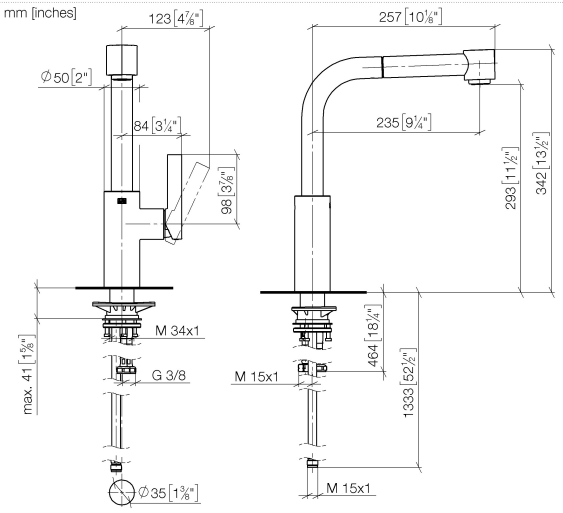

**ELIO Single-lever mixer Pull-out with spray function - Brushed Durabron (23kt Gold)**

ELIO

33 870 790

- 235mm projection
- pivotable spout 360°
- air-enriched flow and spray flow
- height of mixer 342 mm
- height up to aerator 292 mm
- hole diameter 35 mm
- fabric braided hose 1500 mm
- max. flow 8 l/min at 3 bar flow pressure
- lead-free
- This product can help a building meet the requirements of Green Building Rating Systems, e.g. LEED®, BREEAM®, DGNB

33 870 790

mm [inches]

**Flow rate chart**

**Codes & Standards**

DIN 4109

EN 1717

Executive Order  
no. 1007

ISO 3822