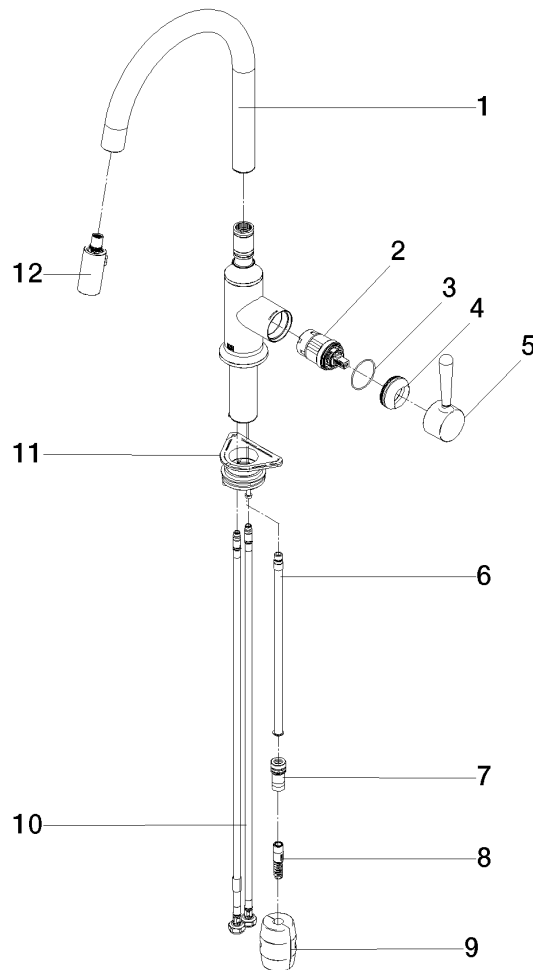

33 870 809

- 240mm projection
- pivotable spout 360°
- Optional swivel limiter available with swivel limiter set 12 823 970 90
- air-enriched flow and spray flow
- 1800 mm metal shower hose
- sprayface with anti-scaling system
- max. flow 8 l/min at 3 bar flow pressure
- lead-free
- This product can help a building meet the requirements of Green Building Rating Systems, e.g. LEED®, BREEAM®, DGNB

Recommended miscellaneous

Swivel limitation set -

12 823 970 90

Recommended miscellaneous

VAIA Dispenser with rosette - Chrome

82 434 809-00

33 870 809

Flow rate chart

Certificates

LGA_28657.

Belgaqua_24-005-
27_3.

33 870 809

Spare parts list

No.	Item Number	Name	Quantity used	Delivery time
1	90 28 22 397 00-00	spout	1	10
2	90 15 05 064 05 90	cartridge	1	2
3	09 14 10 190 90	seal	1	2
4	09 28 30 030-00	cover	1	10
5	90 20 80 052 00-00	handle	1	10
6	04 28 20 067 00 90	pipe	1	2
7	90 24 03 253 00 90	adaptor	1	2
8	04 30 02 120 00-00	hose	1	10
9	04 21 50 010 00 90	accessories	1	2
10	04 30 04 101 00 90	hose	2	2
11	04 30 11 040 00 90	fixing set	1	2
12	90 18 40 317 00-00	shower	1	10