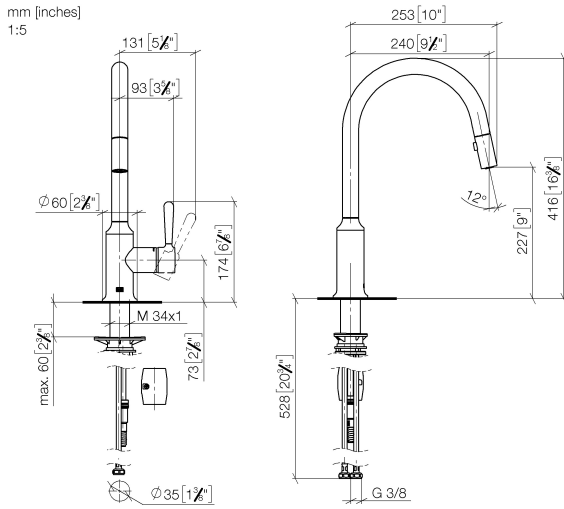

33 870 809

- 240mm projection
- pivotable spout 360°
- Optional swivel limiter available with swivel limiter set 12 823 970 90
- air-enriched flow and spray flow
- 1800 mm metal shower hose
- sprayface with anti-scaling system
- max. flow 8 l/min at 3 bar flow pressure
- lead-free
- This product can help a building meet the requirements of Green Building Rating Systems, e.g. LEED®, BREEAM®, DGNB

Recommended miscellaneous

Swivel limitation set -

12 823 970 90

Recommended miscellaneous

VAIA Dispenser with rosette - Chrome

82 434 809-00

33 870 809

Flow rate chart

Certificates

LGA_28657.

Belgaqua_24-005-
27_3.

33 870 809

Spare parts list

No.	Item Number	Name	Quantity used	Delivery time
1	90 28 22 397 00-00	spout	1	10
2	90 15 05 064 05 90	cartridge	1	2
3	09 14 10 190 90	seal	1	2
4	09 28 30 030-00	cover	1	10
5	90 20 80 052 00-00	handle	1	10
6	04 28 20 067 00 90	pipe	1	2
7	90 24 03 253 00 90	adaptor	1	2
8	04 30 02 120 00-00	hose	1	10
9	04 21 50 010 00 90	accessories	1	2
10	04 30 04 101 00 90	hose	2	2
11	04 30 11 040 00 90	fixing set	1	2
12	90 18 40 317 00-00	shower	1	10