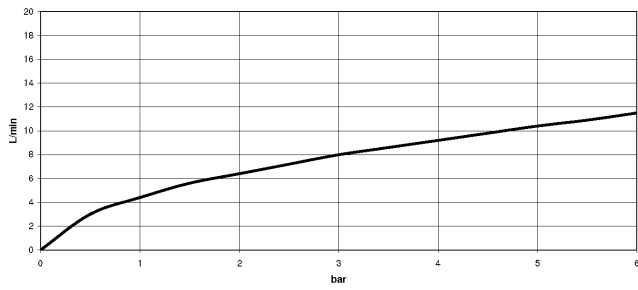

33 870 809

- 240mm projection
- pivotable spout 360°
- Optional swivel limiter available with swivel limiter set 12 823 970 90
- air-enriched flow and spray flow
- 1800 mm metal shower hose
- sprayface with anti-scaling system
- max. flow 8 l/min at 3 bar flow pressure
- lead-free
- This product can help a building meet the requirements of Green Building Rating Systems, e.g. LEED®, BREEAM®, DGNB

Recommended miscellaneous

Swivel limitation set -

12 823 970 90

Recommended miscellaneous

VAIA Dispenser with rosette - Chrome

82 434 809-00

33 870 809

Flow rate chart