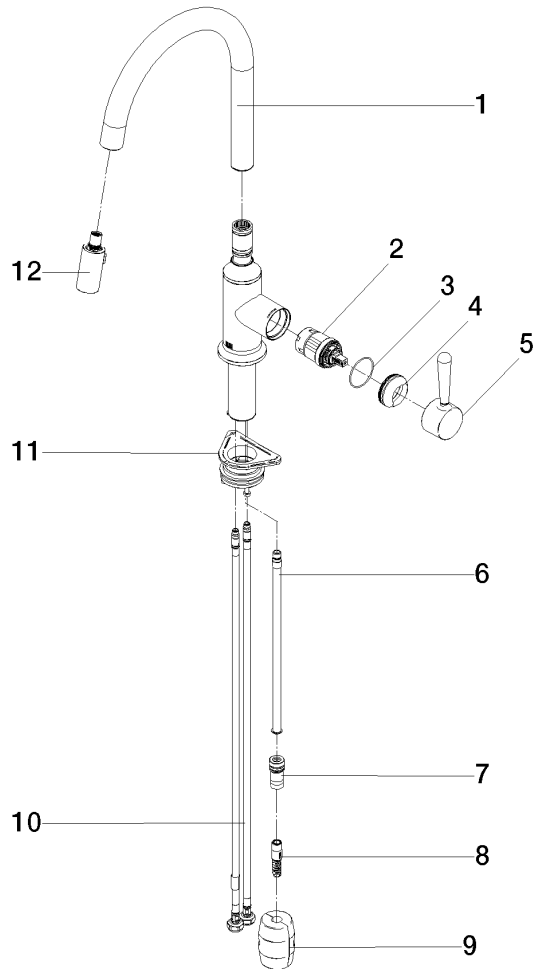

**VAIA Single-lever mixer Pull-down with spray function - Brushed Durabron (23kt Gold)**

VAIA

33 870 809

- 240mm projection
  - pivotable spout 360°
  - Optional swivel limiter available with swivel limiter set 12 823 970 90
  - air-enriched flow and spray flow
  - 1800 mm metal shower hose
  - sprayface with anti-scaling system
  - max. flow 8 l/min at 3 bar flow pressure
  - lead-free
  - This product can help a building meet the requirements of Green Building Rating Systems, e.g. LEED®, BREEAM®, DGNB
- Intrinsic protection against back flow.

VAIA

33 870 809  
mm [inches]  
1:5

**Flow rate chart**

**Codes & Standards**

DIN 4109

EN 1717

ISO 3822

Ü-Zeichen

VAIA Single-lever mixer Pull-down with spray function - Brushed Durabronze  
(23kt Gold)

---

VAIA

33 870 809

Certificates

---

Belgaqua\_24-005-2 LGA\_28

33 870 809

Product version from 7/1/2023

VAIA Single-lever mixer Pull-down with spray function - Brushed Durabronze  
(23kt Gold)

VAIA

33 870 809

**Spare parts list**

**Product version from 7/1/2023**

No.	Item Number	Name	Quantity used	Delivery time
	90 28 22 397 00-28	spout	13	20