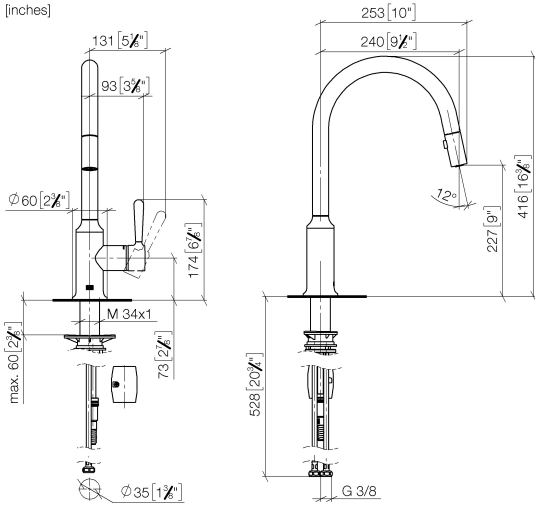

**VAIA Single-lever mixer Pull-down with spray function - Brushed Durabron (23kt Gold)**

VAIA

33 870 809

- 240mm projection
  - pivotable spout 360°
  - Optional swivel limiter available with swivel limiter set 12 823 970 90
  - air-enriched flow and spray flow
  - 1800 mm metal shower hose
  - sprayface with anti-scaling system
  - max. flow 8 l/min at 3 bar flow pressure
  - lead-free
  - This product can help a building meet the requirements of Green Building Rating Systems, e.g. LEED®, BREEAM®, DGNB
- Intrinsic protection against back flow.

VAIA

33 870 809  
mm [inches]  
1:5

**Flow rate chart**

**Codes & Standards**

DIN 4109

EN 1717

ISO 3822

Ü-Zeichen

Product version from 7/1/2023

VAIA Single-lever mixer Pull-down with spray function - Brushed Durabronze  
(23kt Gold)

VAIA

33 870 809

**Spare parts list**

**Product version from 7/1/2023**

No.	Item Number	Name	Quantity used	Delivery time
	90 28 22 397 00-28	spout	13	20